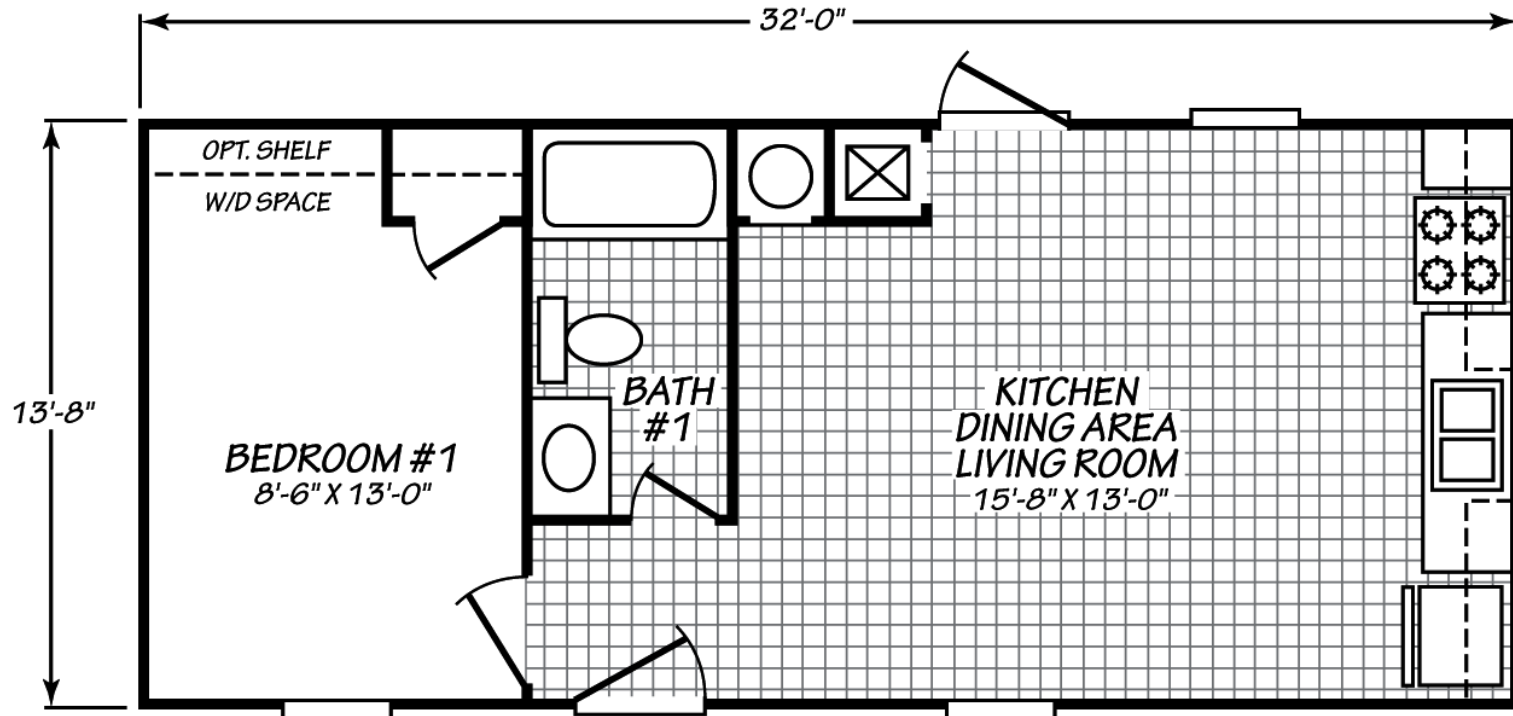

# Thrifty 1

Expo Lite Series

437 SQ. FT. (Approximate) 1 Bedroom, 1 Bath

Last Updated: 2-2-21

\*Special Value Home, Limit 1 per Customer

**FACTORY EXPO HOME CENTERS**  
90 Weaver Street  
Rocky Mount, VA 24151