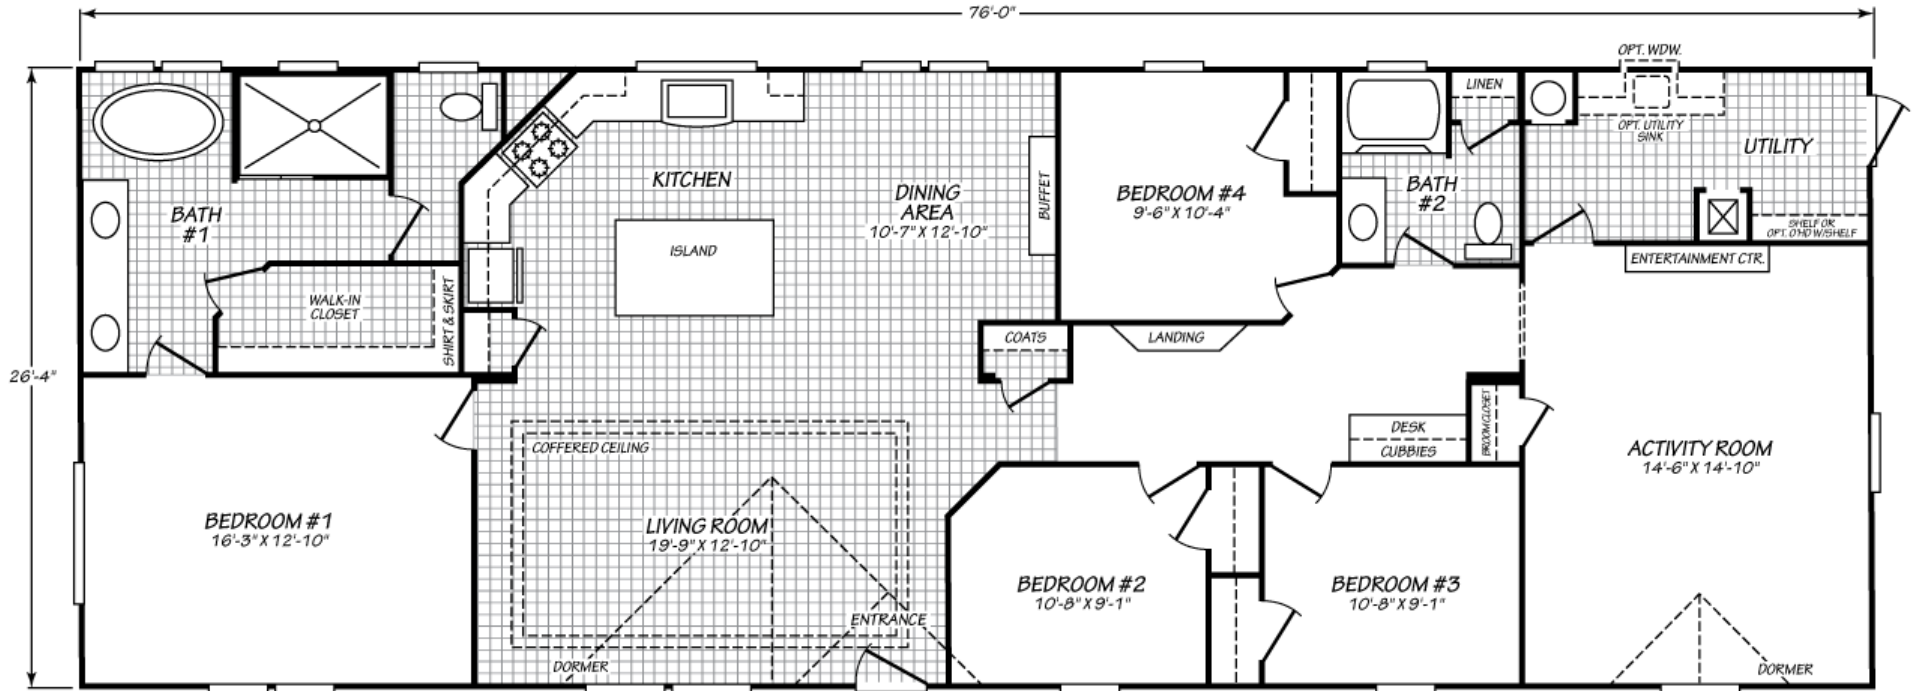

Riverview

Blue Ridge Multi-Wide Series

Factory Expo

"Factory Direct Pricing" HOME CENTERS

4 Bedrooms, 2 Baths

Approx. 2,001 Sq. Ft.

Last Updated: 7-15-20

Factory Expo Home Centers
90 Weaver Street
Rocky Mount, Virginia 24151