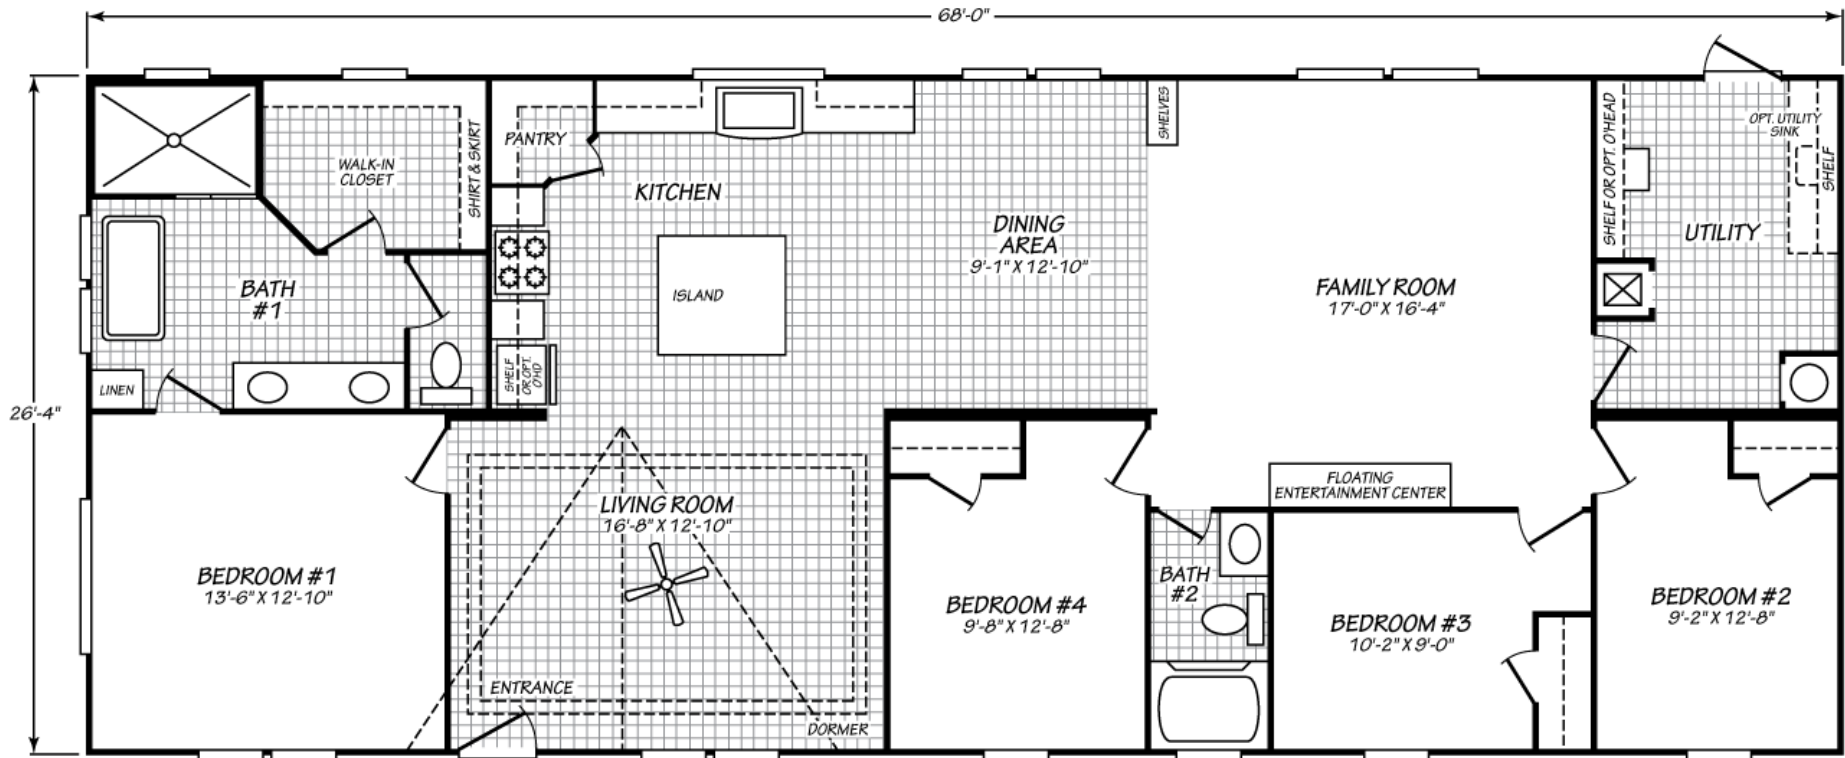

# Meadowlark

Blue Ridge Multi-Wide Series

# Factory Expo

"Factory Direct Pricing" HOME CENTERS

4 Bedrooms, 2 Baths

Approx. 1,790 Sq. Ft.

Last Updated: 7-15-20

Factory Expo Home Centers  
90 Weaver Street  
Rocky Mount, Virginia 24151

For Detailed Directions See Map On Our Website