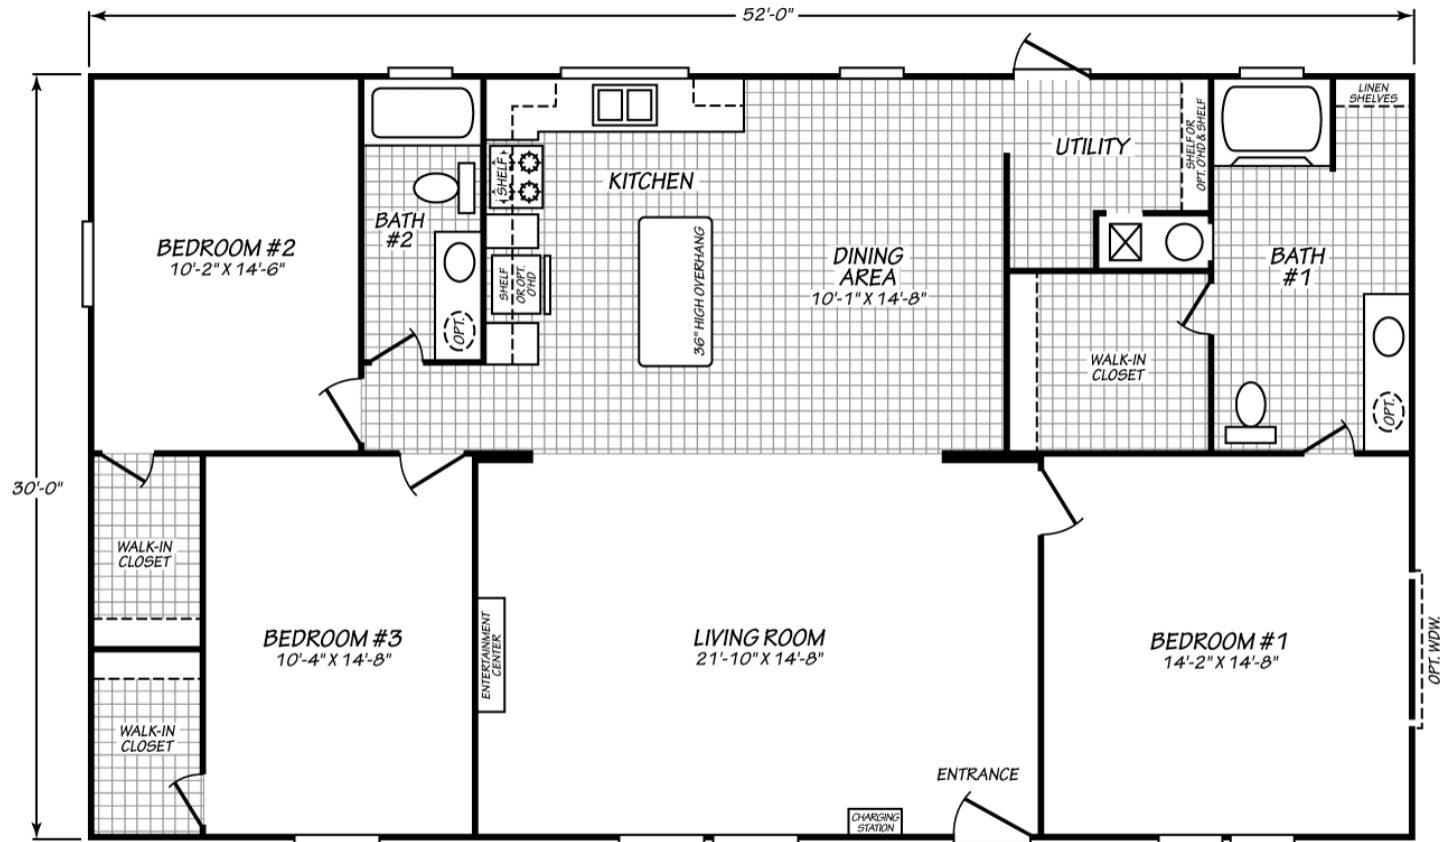

Fawnridge

Blue Ridge Multi-Wide Series

Factory Expo

"Factory Direct Pricing" HOME CENTERS

3 Bedrooms, 2 Baths
Approx. 1,560 Sq. Ft.

Last Updated: 7-15-20

Factory Expo Home Centers
90 Weaver Street
Rocky Mount, Virginia 24151