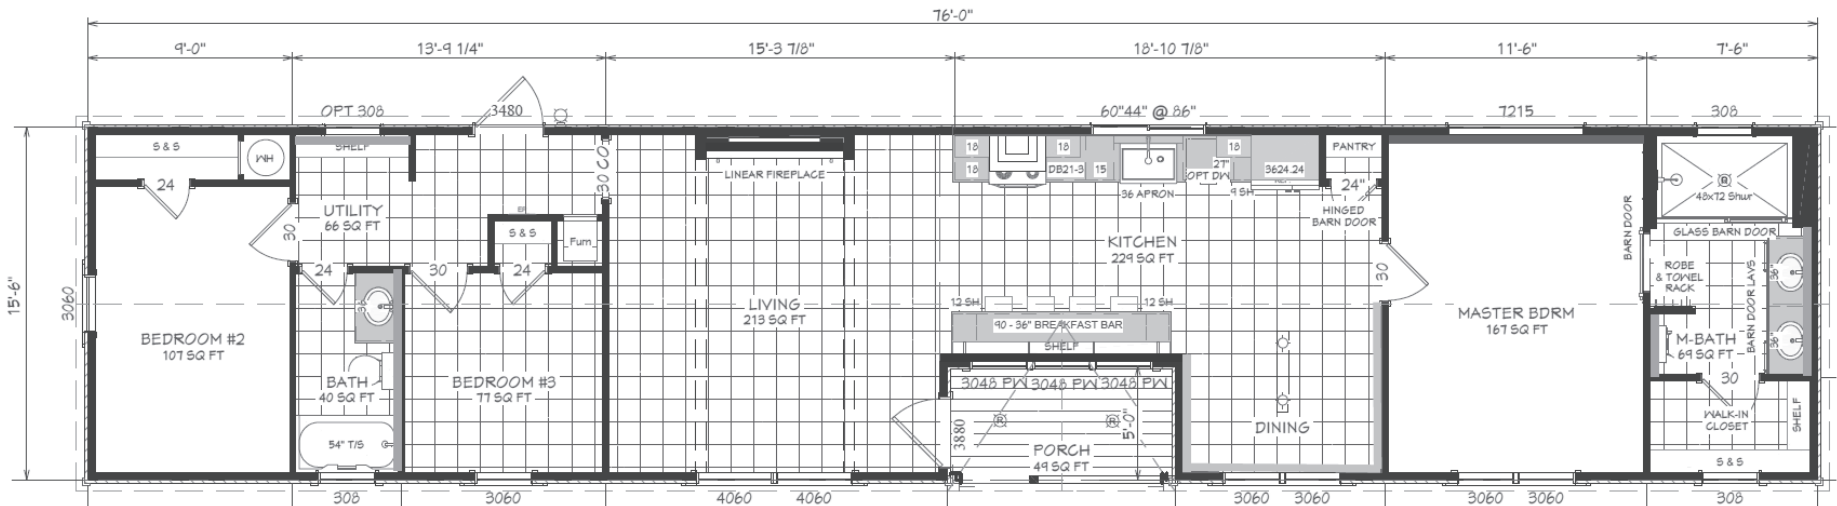

Montview

Blue Ridge Single Series

Factory Expo

"Factory Direct Pricing" HOME CENTERS

3 Bedrooms, 2 Baths
Approx. 1,178 Sq. Ft.

Last Updated: 9-25-19

Factory Expo Home Centers
90 Weaver Street
Rocky Mount, Virginia 24151