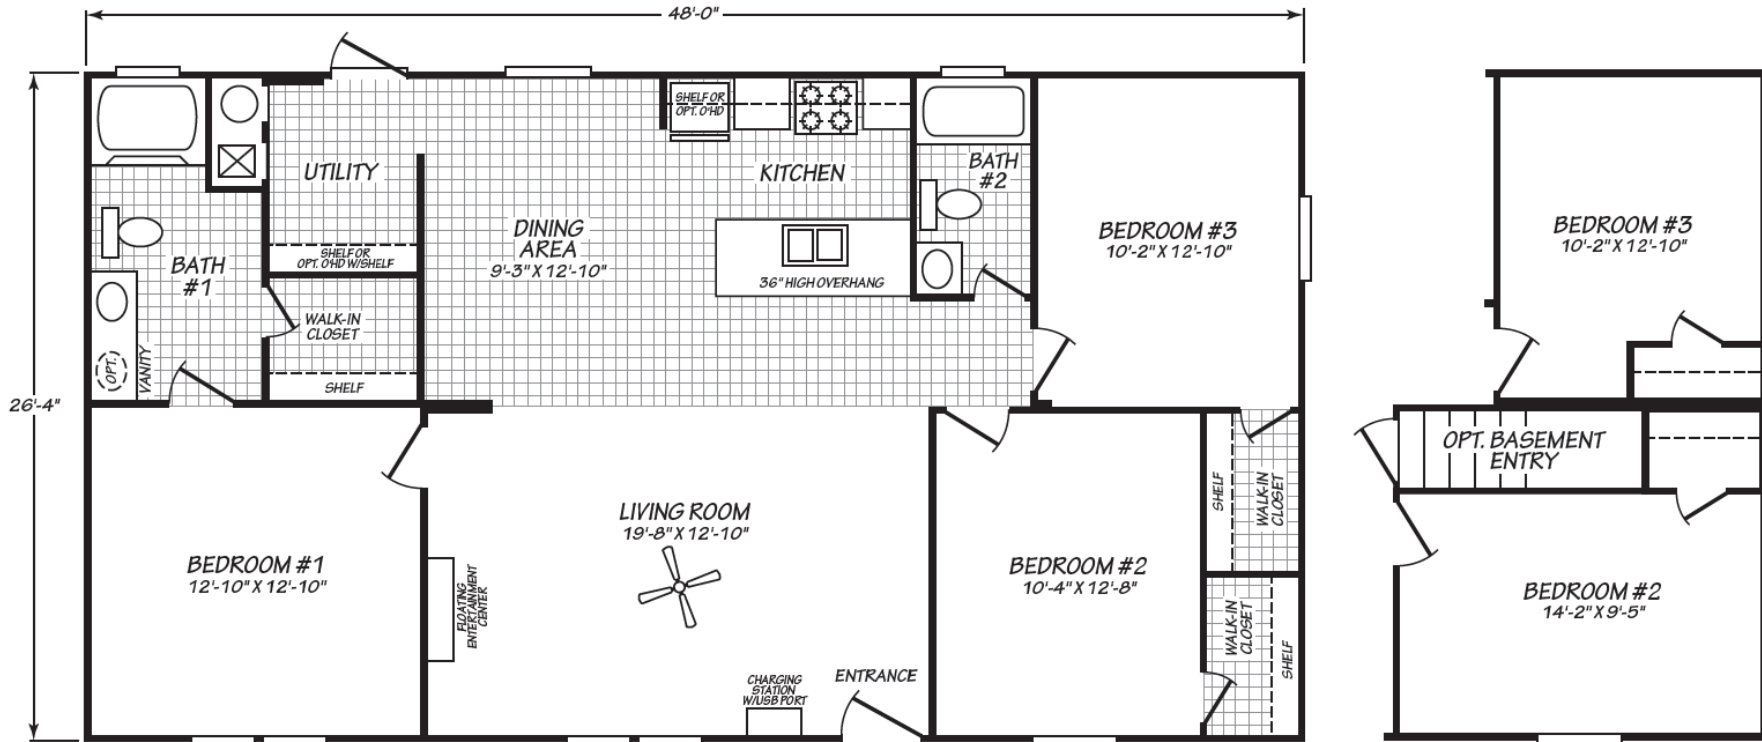

# Lawndale

Blue Ridge Multi-Wide Series

1,263 SQ. FT. (Approximate) 3 Bedroom, 2 Bath

Last Updated: 3-31-21

**FACTORY EXPO HOME CENTERS**  
 90 Weaver Street  
 Rocky Mount, VA 24151

**FactoryExpoMobileHomes.com | 1-800-574-8523**