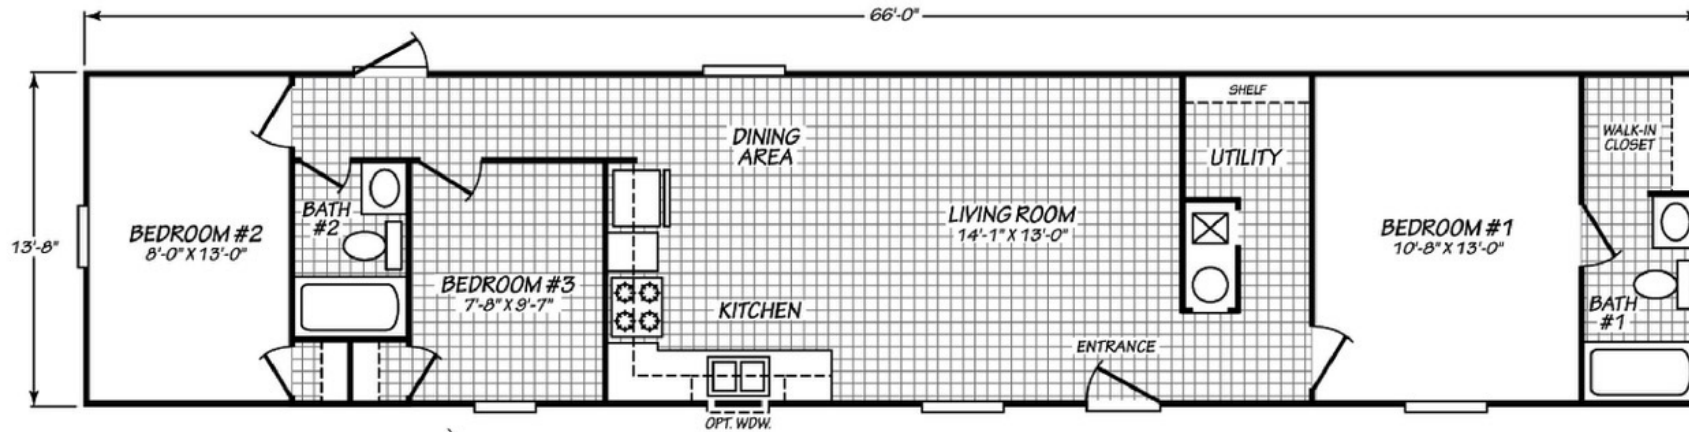

# Factory Expo

"Factory Direct Pricing" HOME CENTERS

3 Bedrooms, 2 Baths

Approx. 901 Sq. Ft.

Last Updated: 7-25-19

ALT. 2 BEDROOM PLAN

Factory Expo Home Centers  
90 Weaver Street  
Rocky Mount, Virginia 24151