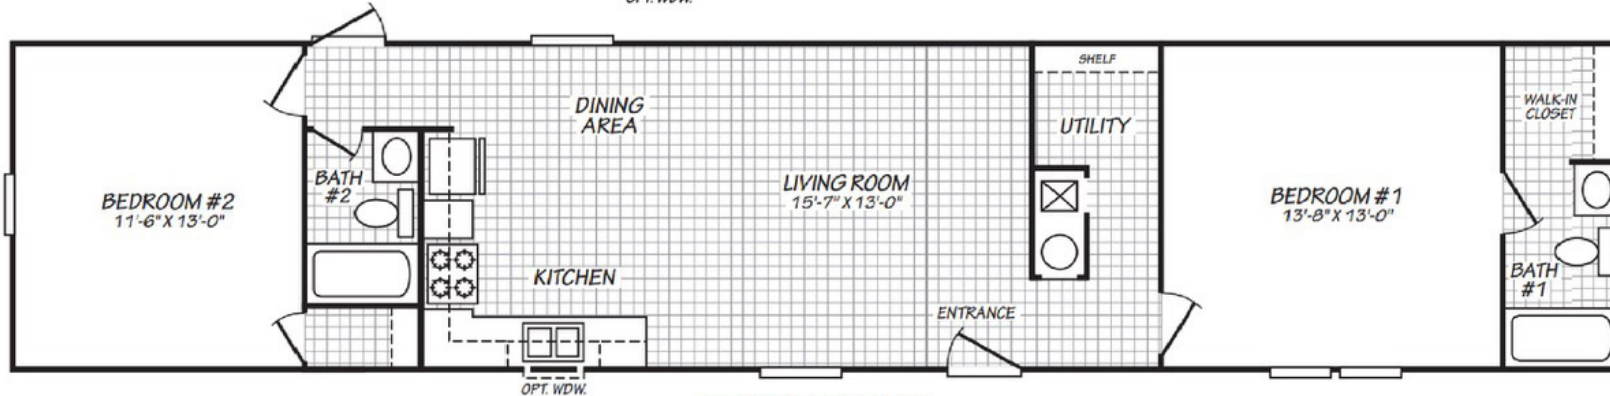

# Factory Expo

"Factory Direct Pricing" HOME CENTERS

3 Bedrooms, 2 Baths

Approx. 901 Sq. Ft.

Last Updated: 7-25-19

ALT. 2 BEDROOM PLAN

Factory Expo Home Centers  
90 Weaver Street  
Rocky Mount, Virginia 24151