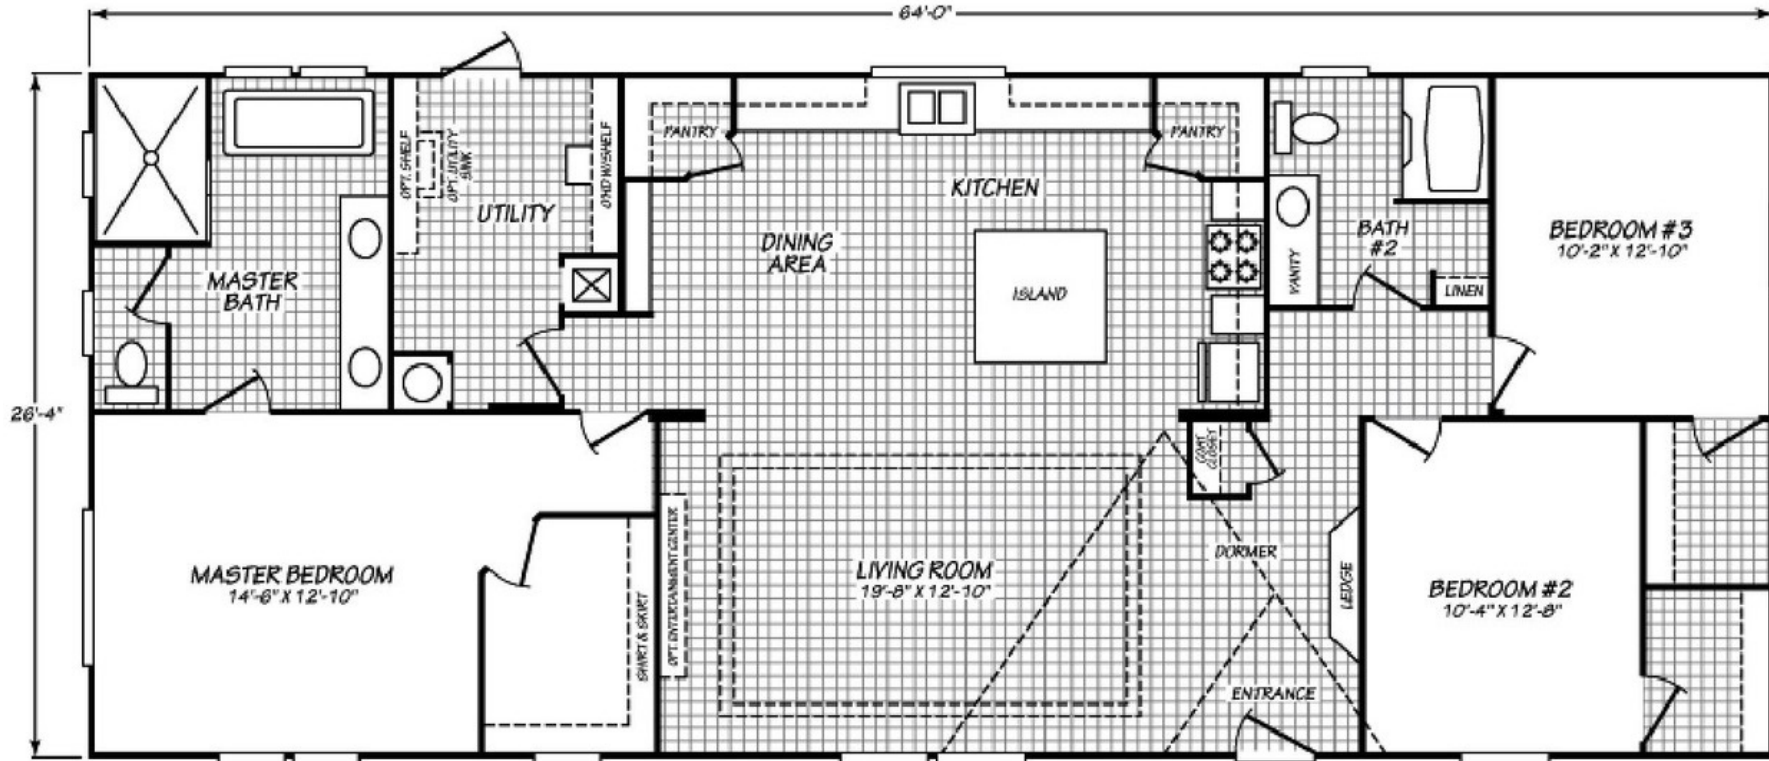

Leonor

Blue Ridge Multi-Wide Series

Factory Expo

"Factory Direct Pricing" HOME CENTERS

3 Bedrooms, 2 Baths
Approx. 1,685 Sq. Ft.

Last Updated: 8-1-19

Factory Expo Home Centers
90 Weaver Street
Rocky Mount, Virginia 24151