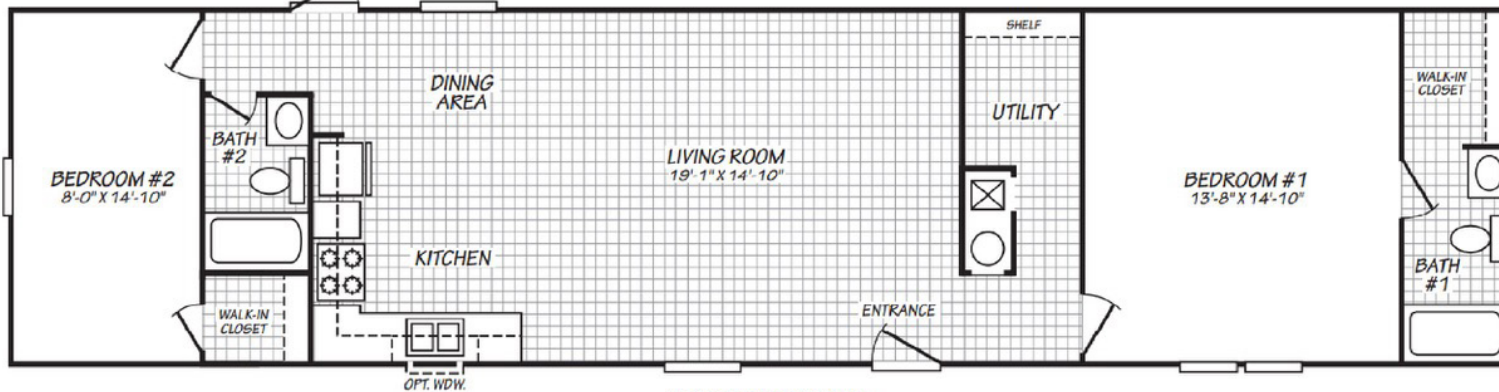

# Factory Expo

"Factory Direct Pricing" HOME CENTERS

3 Bedrooms, 2 Baths  
Approx. 1,023 Sq. Ft.

Last Updated: 8-1-19

ALT. 2 BEDROOM PLAN

Factory Expo Home Centers  
90 Weaver Street  
Rocky Mount, Virginia 24151