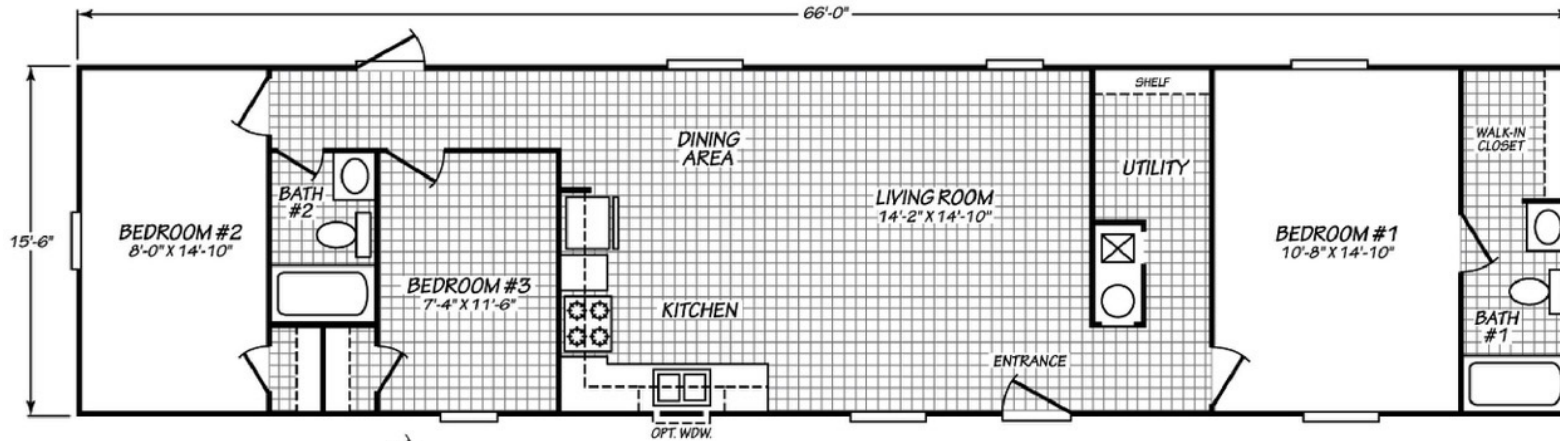

# Factory Expo

"Factory Direct Pricing" HOME CENTERS

3 Bedrooms, 2 Baths  
Approx. 1,023 Sq. Ft.

Last Updated: 8-1-19

ALT. 2 BEDROOM PLAN

Factory Expo Home Centers  
90 Weaver Street  
Rocky Mount, Virginia 24151