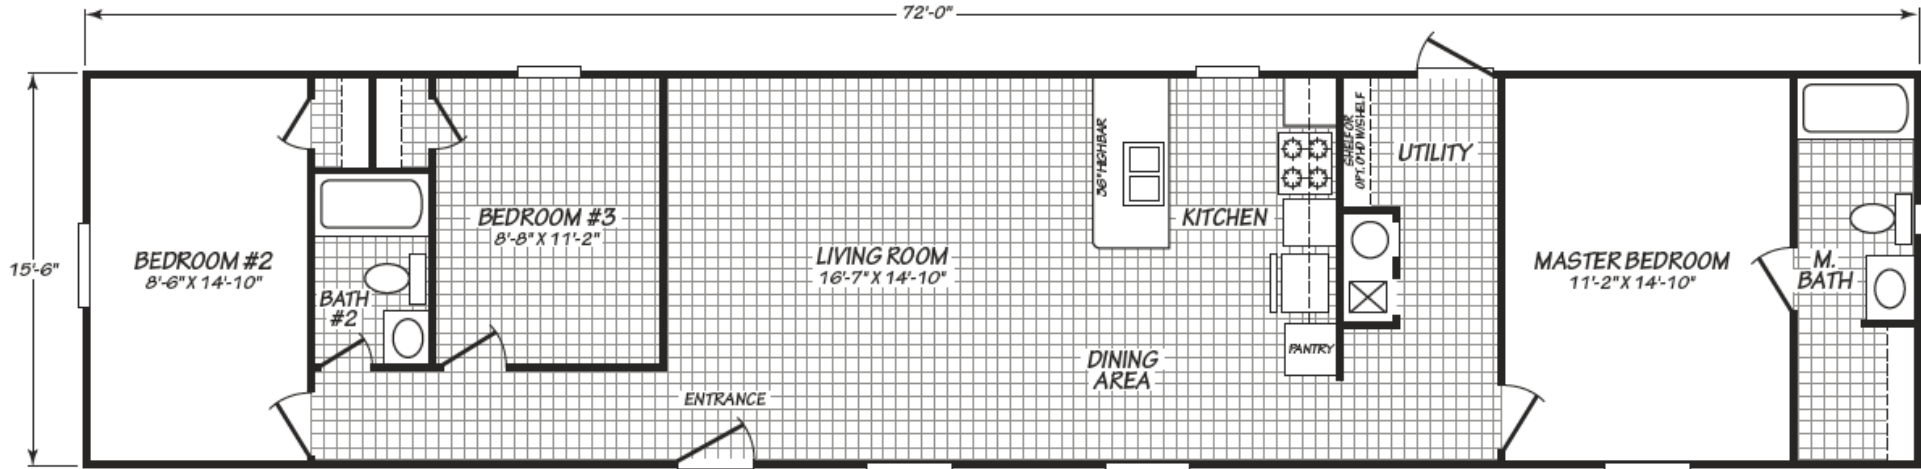

# Factory Expo

"Factory Direct Pricing" HOME CENTERS

3 Bedrooms, 2 Baths  
Approx. 1,116 Sq. Ft.

Last Updated: 1-15-19

Factory Expo Home Centers  
90 Weaver Street  
Rocky Mount, Virginia 24151

For Detailed Directions See Map On Our Website