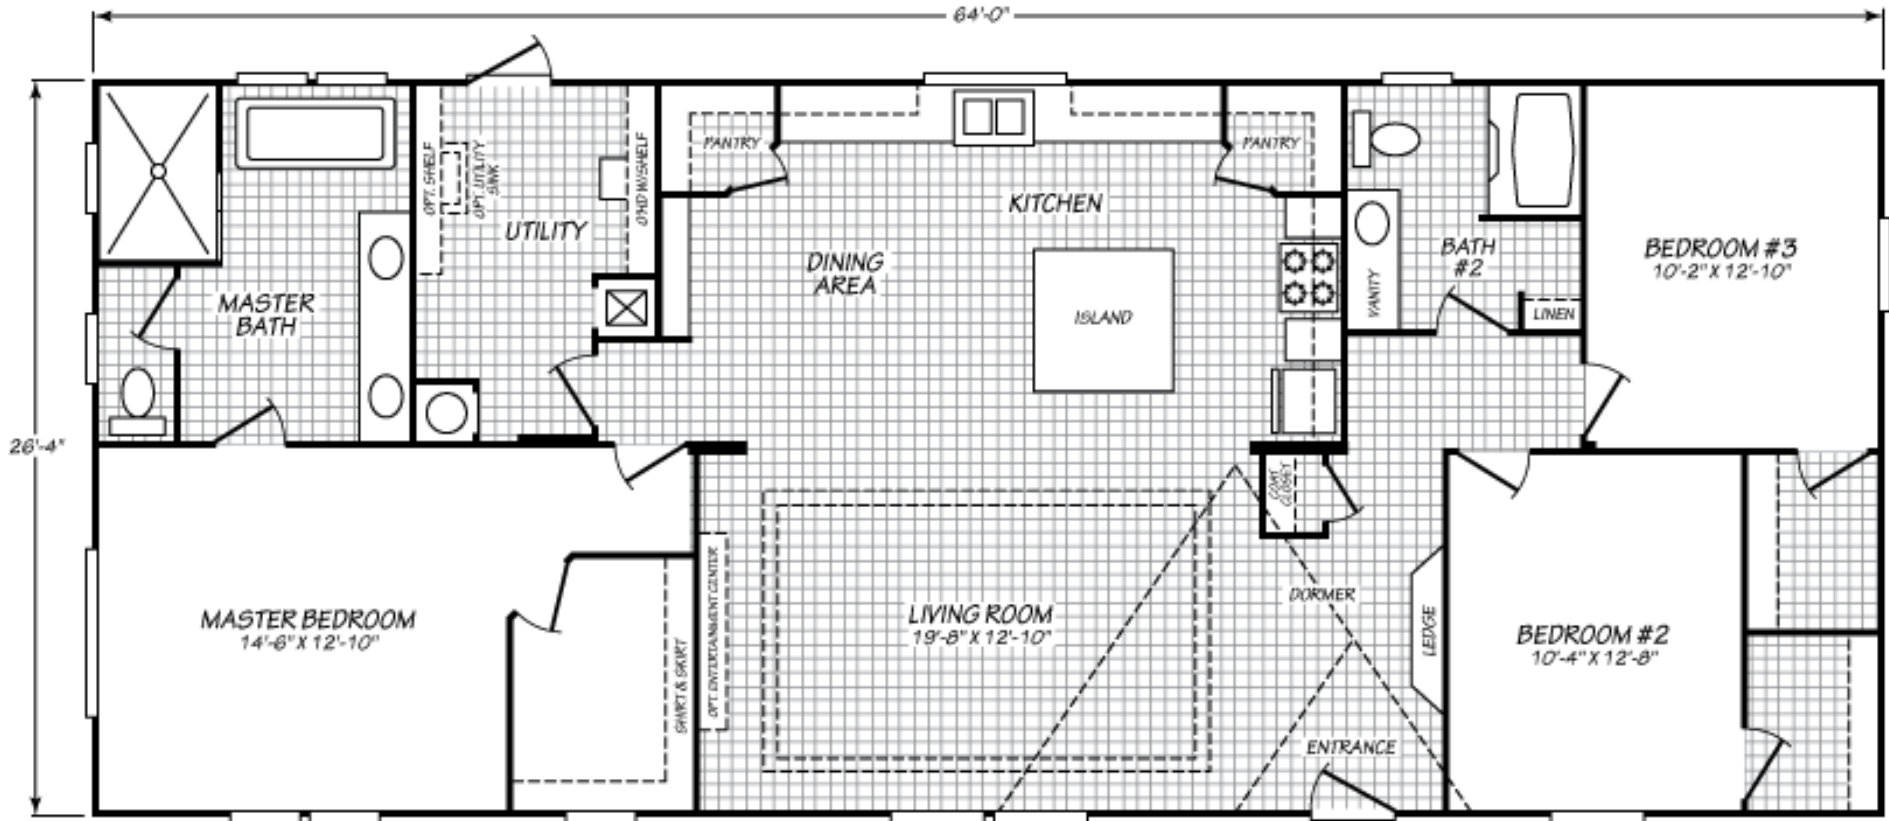

Leonor

Pegasus Series

Factory Expo

"Factory Direct Pricing" HOME CENTERS

3 Bedrooms, 2 Baths
Approx. 1,685 Sq. Ft.

Last Updated: 1-30-19

Factory Expo Home Centers
90 Weaver Street
Rocky Mount, Virginia 24151