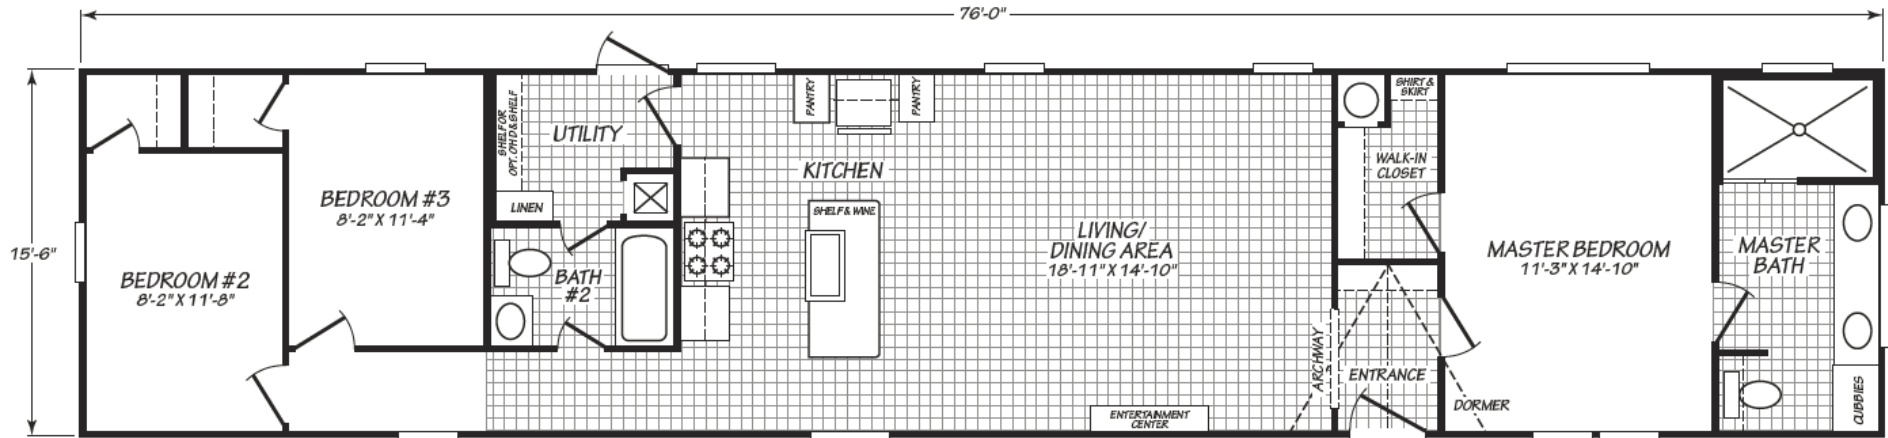

# Factory Expo

"Factory Direct Pricing" HOME CENTERS

3 Bedrooms, 2 Baths  
Approx. 1,178 Sq. Ft.

Last Updated: 1-30-19

Factory Expo Home Centers  
90 Weaver Street  
Rocky Mount, Virginia 24151

For Detailed Directions See Map On Our Website