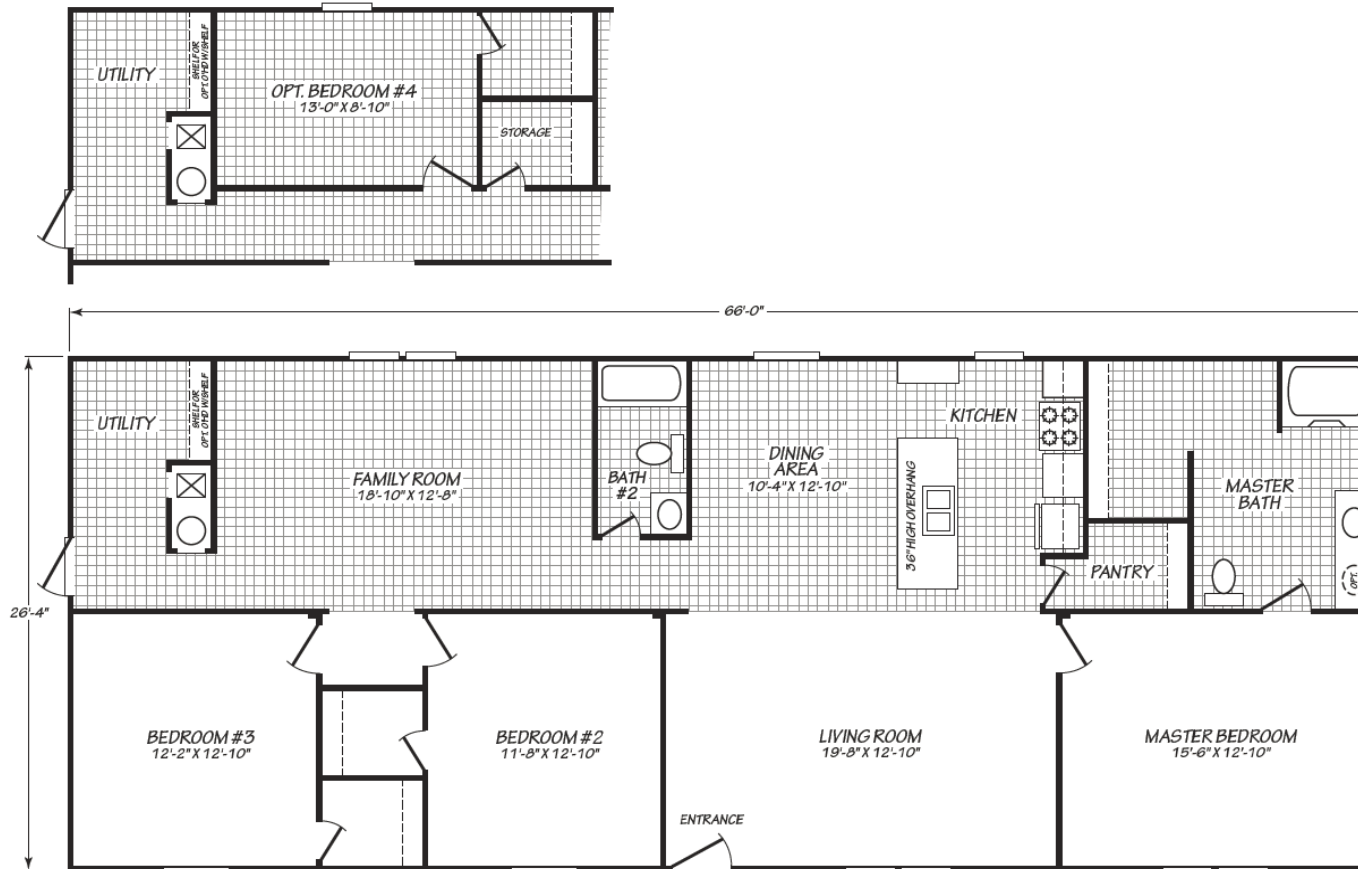

# Pittsville

Blue Ridge Multi-Wide Series

# Factory Expo

"Factory Direct Pricing" HOME CENTERS

3 Bedrooms, 2 Baths  
Approx. 1,737 Sq. Ft.

Last Updated: 8-1-19

Factory Expo Home Centers  
90 Weaver Street  
Rocky Mount, Virginia 24151

For Detailed Directions See Map On Our Website