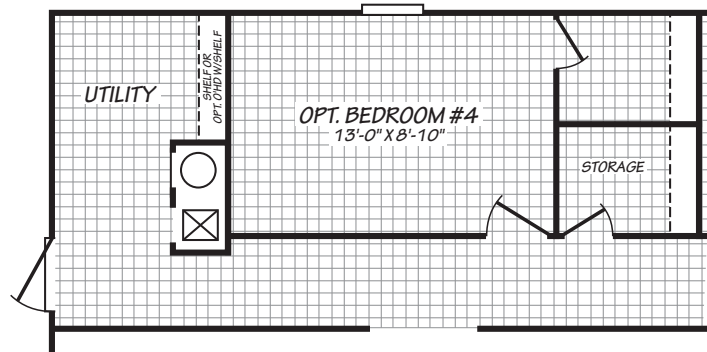

Pittsville

Homestead Series

Factory Expo

"Factory Direct Pricing" HOME CENTERS

3 Bedrooms, 2 Baths
Approx. 1,737 Sq. Ft.

Last Updated: 9-24-18

Factory Expo Home Centers
90 Weaver Street
Rocky Mount, Virginia 24151