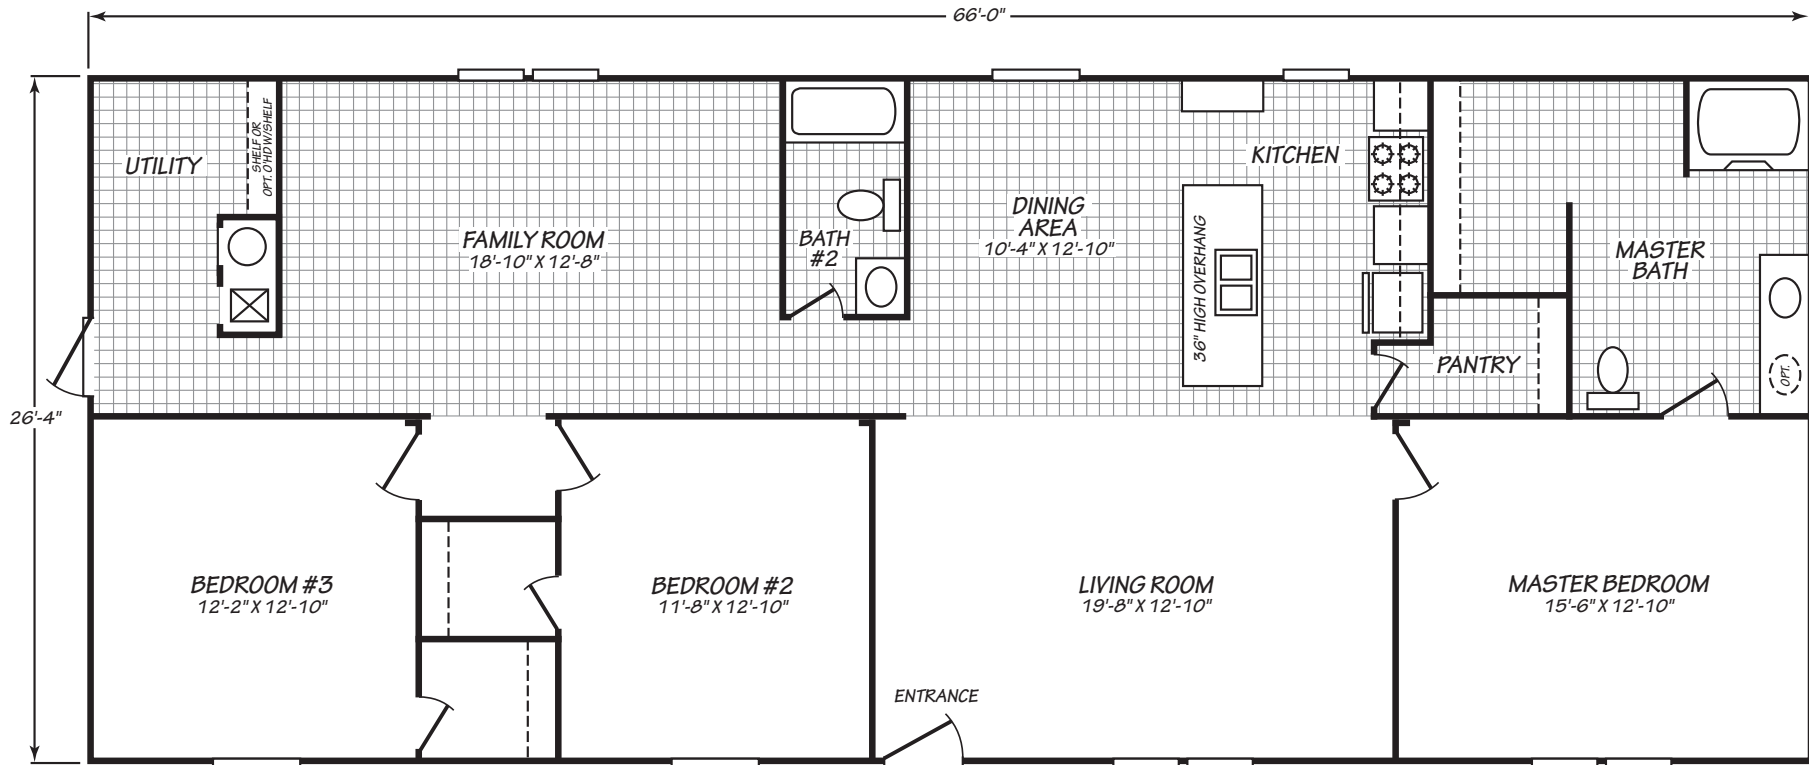

Pittsville

Homestead Series

Factory Expo

"Factory Direct Pricing" HOME CENTERS

3 Bedrooms, 2 Baths
Approx. 1,737 Sq. Ft.

Last Updated: 9-24-18

Factory Expo Home Centers
90 Weaver Street
Rocky Mount, Virginia 24151