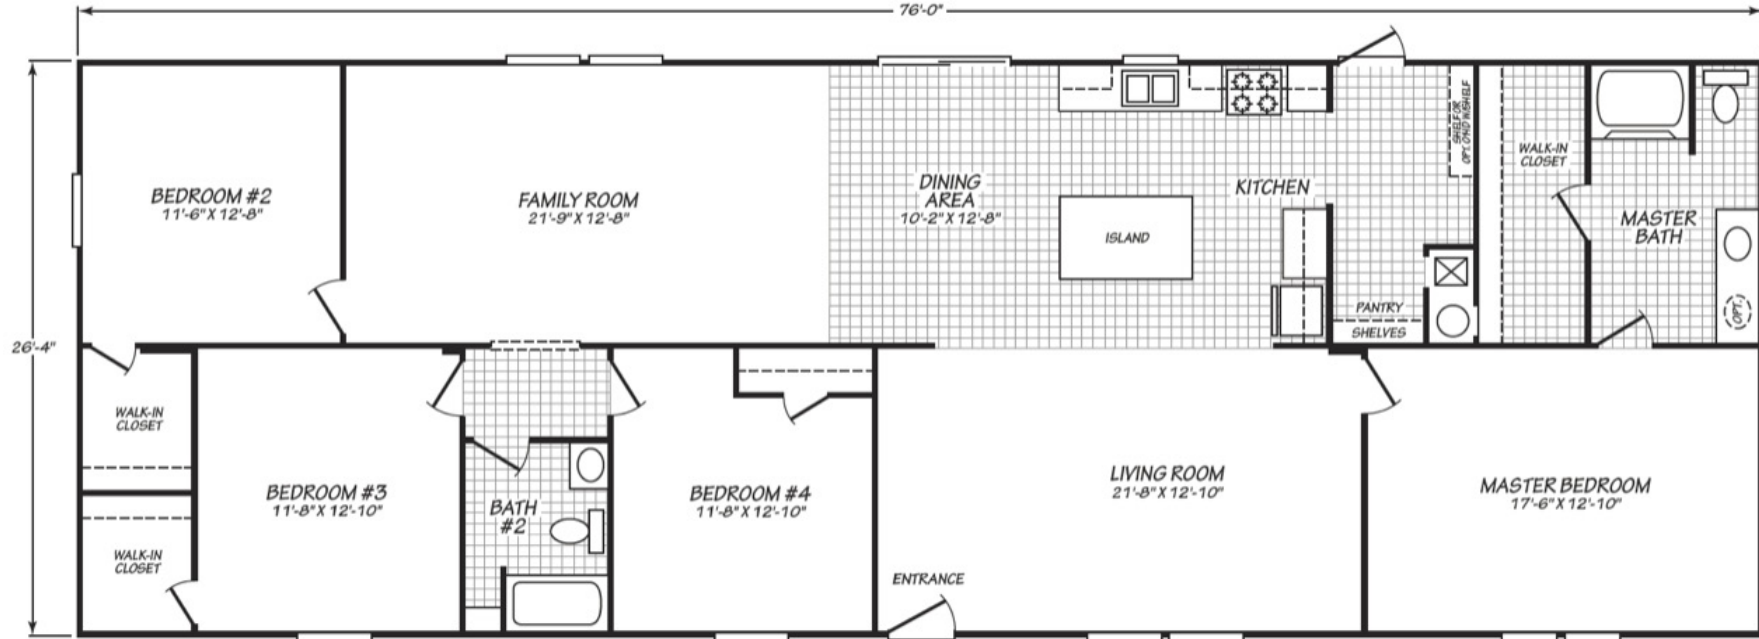

# Callaway

Blue Ridge Multi-Wide Series

# Factory Expo

"Factory Direct Pricing" HOME CENTERS

4 Bedrooms, 2 Baths  
Approx. 2,001 Sq. Ft.

Last Updated: 8-1-19

Factory Expo Home Centers  
90 Weaver Street  
Rocky Mount, Virginia 24151

For Detailed Directions See Map On Our Website