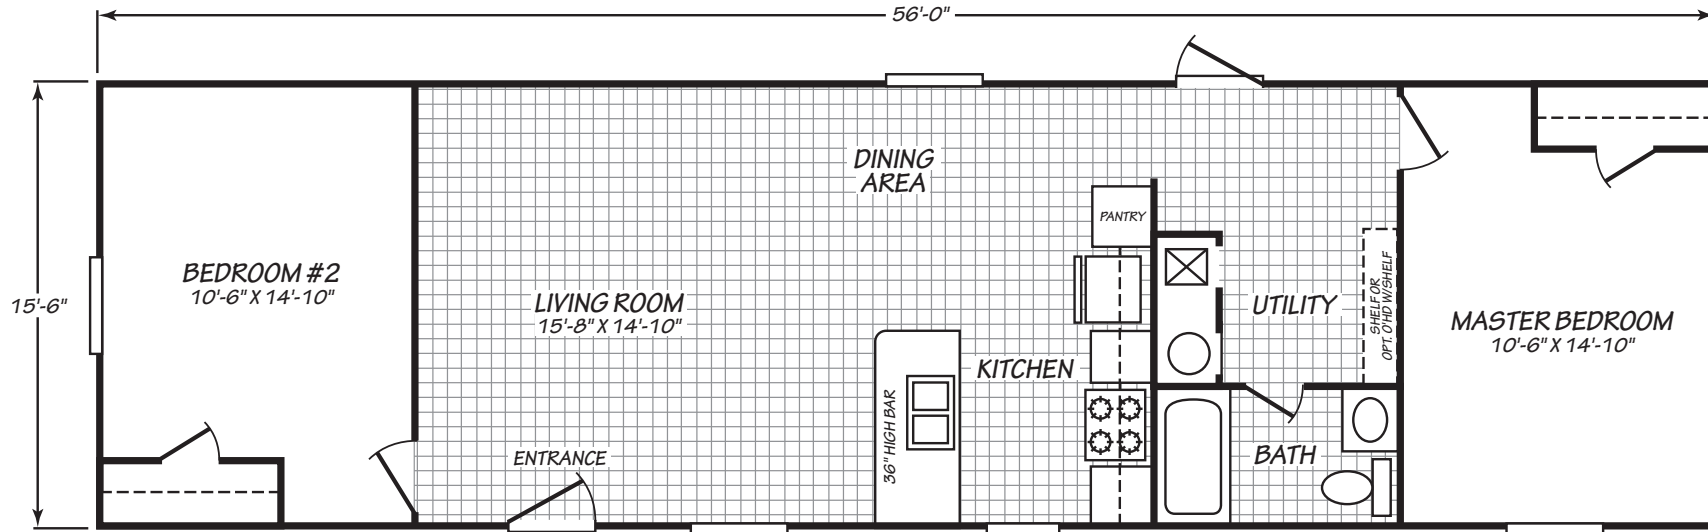

Meherrin

Homestead Series 

2 Bedroom, 2 Bath
Approx. 868 Sq. Ft.

Last Updated: 3-29-18

Factory Expo Home Centers
90 Weaver Street
Rocky Mount, Virginia 24151

For Detailed Directions See Map On Our Website

I authorize Factory Expo Home Centers to build my house, per this plan.