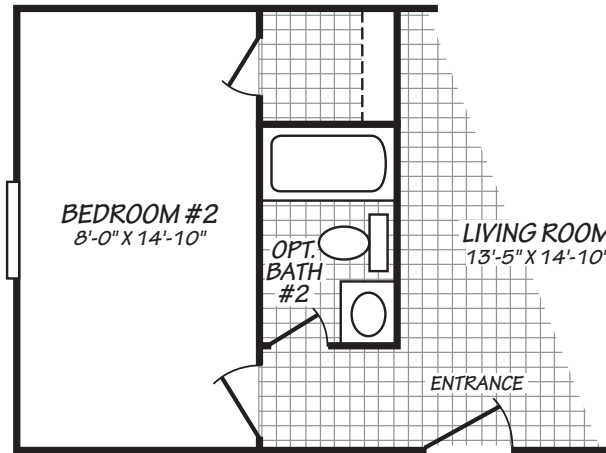

Meherrin

Homestead Series 

2 Bedroom, 2 Bath
Approx. 868 Sq. Ft.

Last Updated: 3-29-18

Factory Expo Home Centers
90 Weaver Street
Rocky Mount, Virginia 24151

For Detailed Directions See Map On Our Website

I authorize Factory Expo Home Centers to build my house, per this plan.