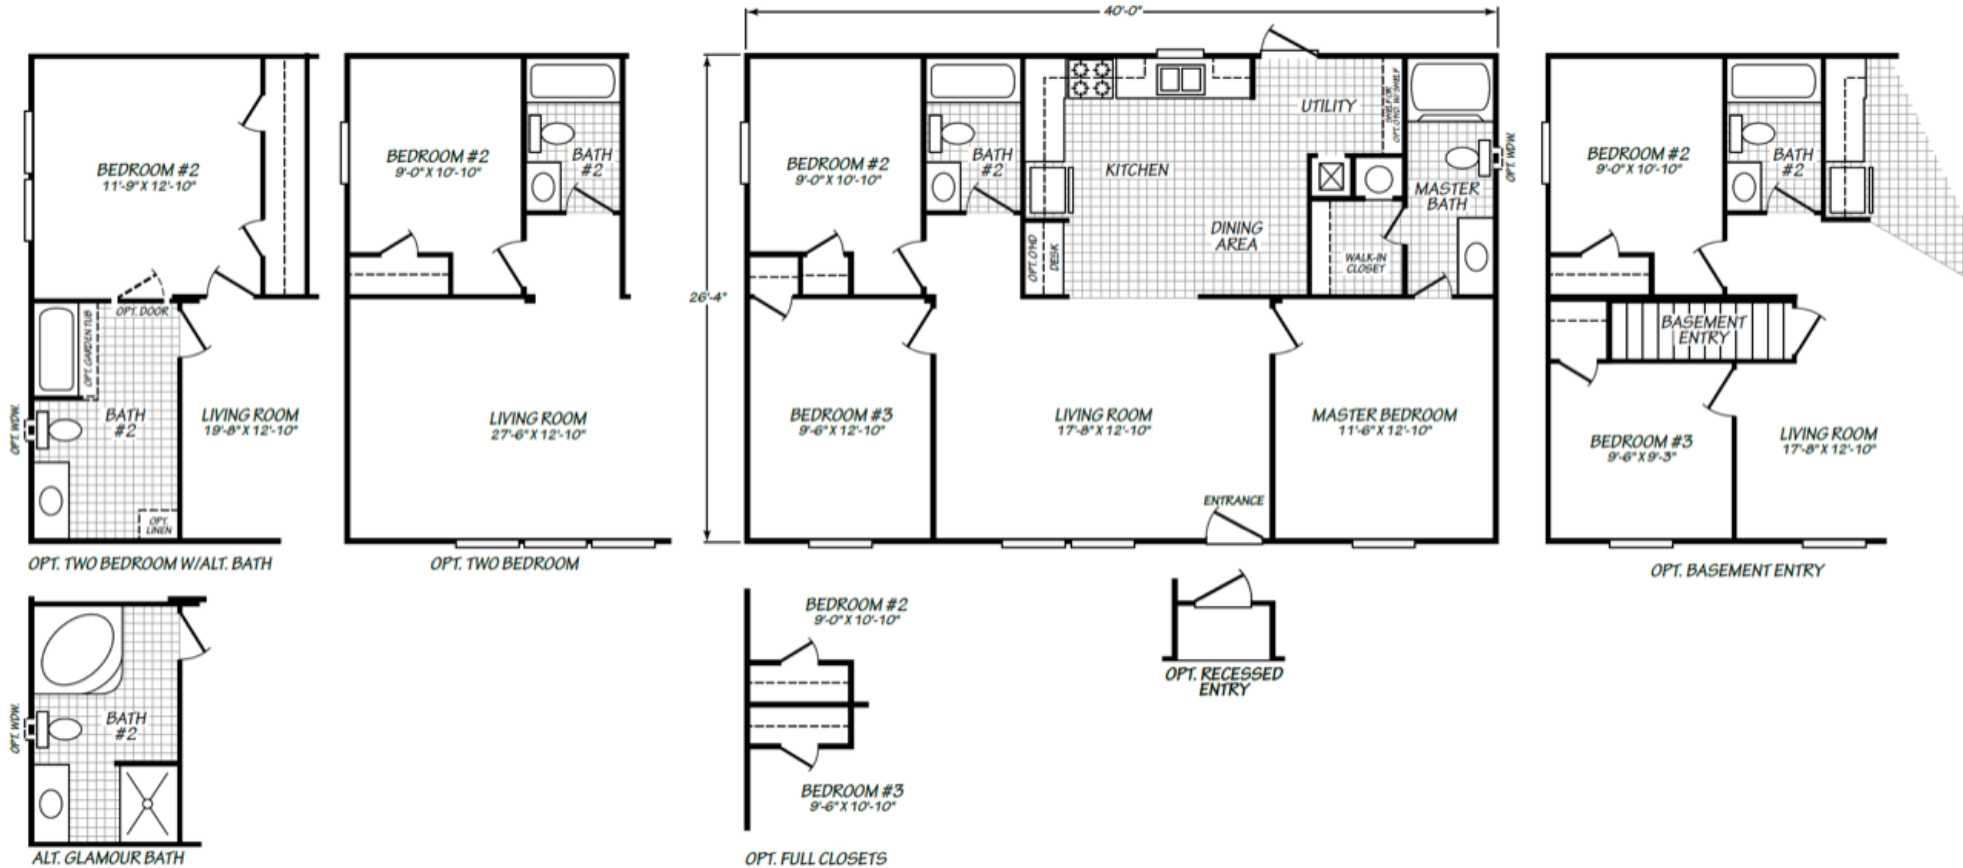

Rockridge

Blue Ridge Multi-Wide Series

Factory Expo

"Factory Direct Pricing" HOME CENTERS

3 Bedrooms, 2 Baths
Approx. 1,053 Sq. Ft.

Last Updated: 8-1-19

Factory Expo Home Centers
90 Weaver Street
Rocky Mount, Virginia 24151