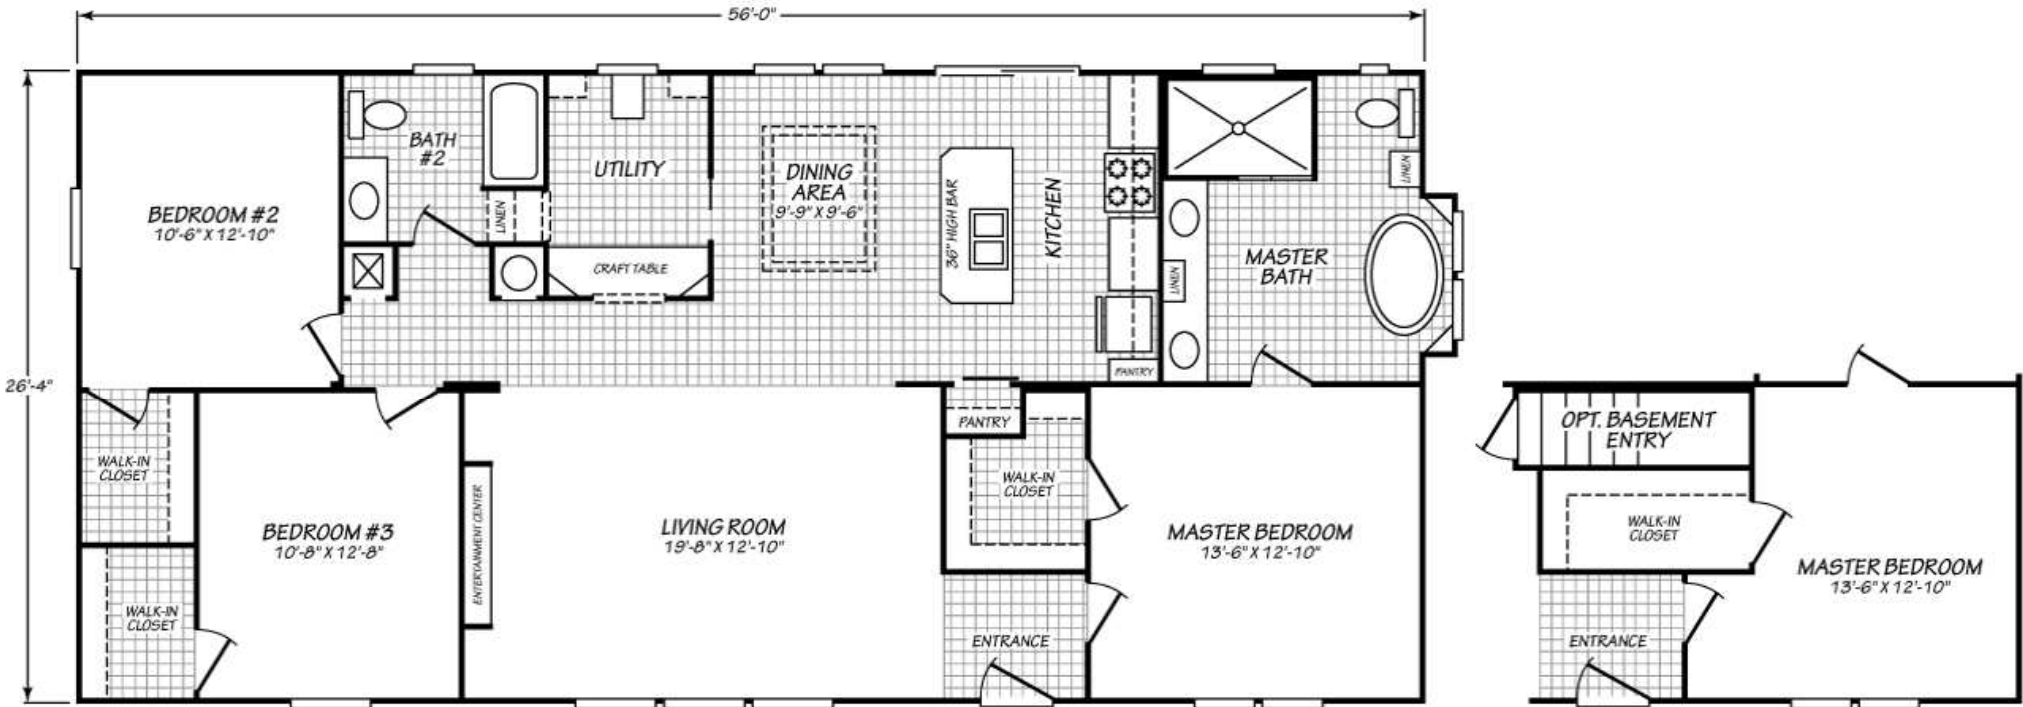

Albermarle

Waverly Series 

Factory Expo

"Factory Direct Pricing" HOME CENTERS

3 Bedroom, 2 Bath
Approx. 1,480 Sq. Ft.

Last Updated: 1-15-18

Factory Expo Home Centers
90 Weaver Street
Rocky Mount, Virginia 24151