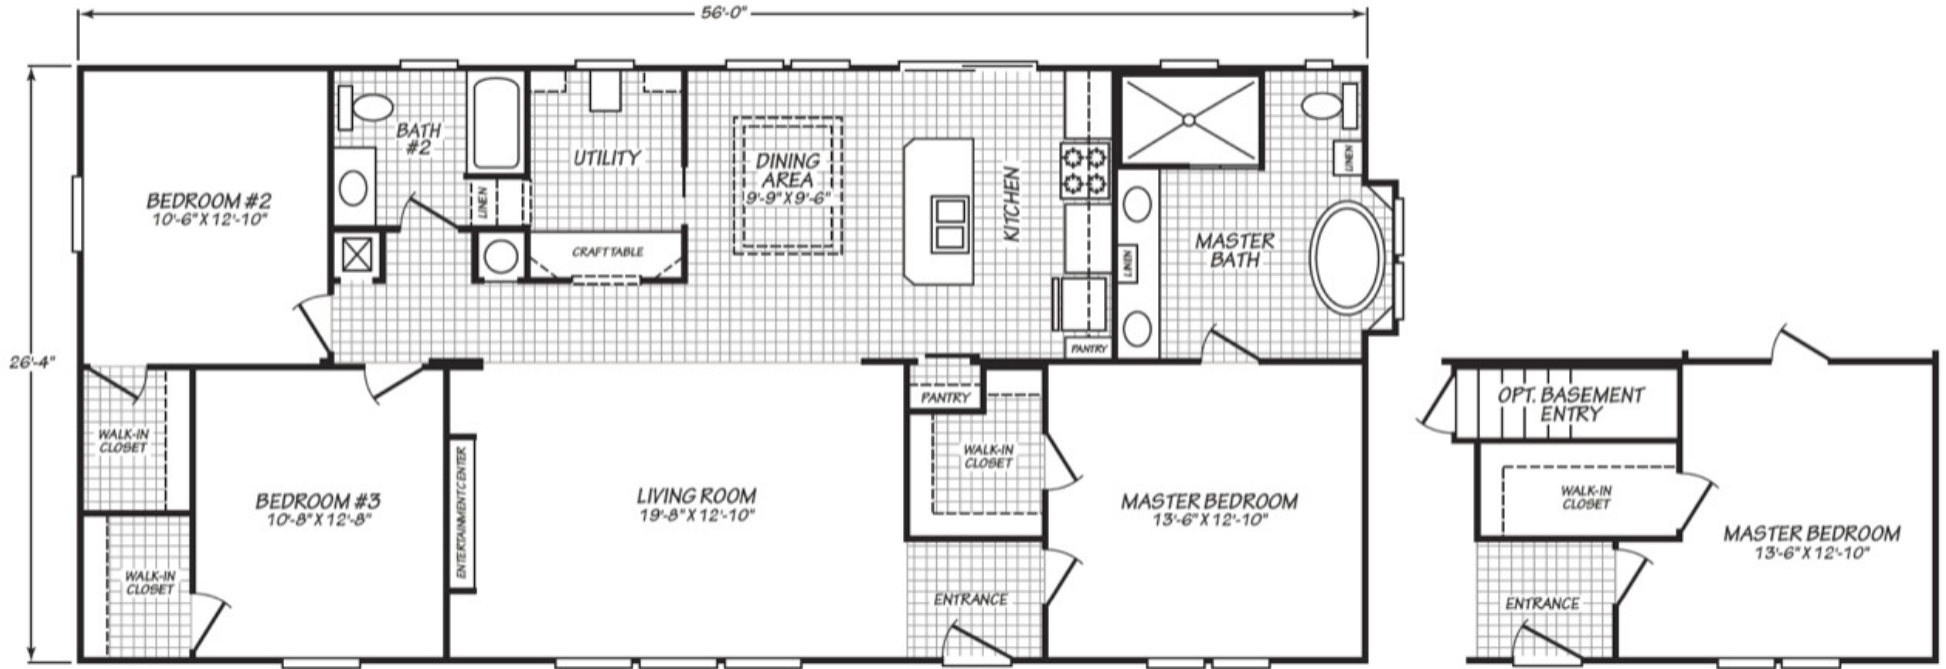

Albemarle

Blue Ridge Multi-Wide Series

Factory Expo

"Factory Direct Pricing" HOME CENTERS

3 Bedrooms, 2 Baths
Approx. 1,480 Sq. Ft.

Last Updated: 8-1-19

Factory Expo Home Centers
90 Weaver Street
Rocky Mount, Virginia 24151