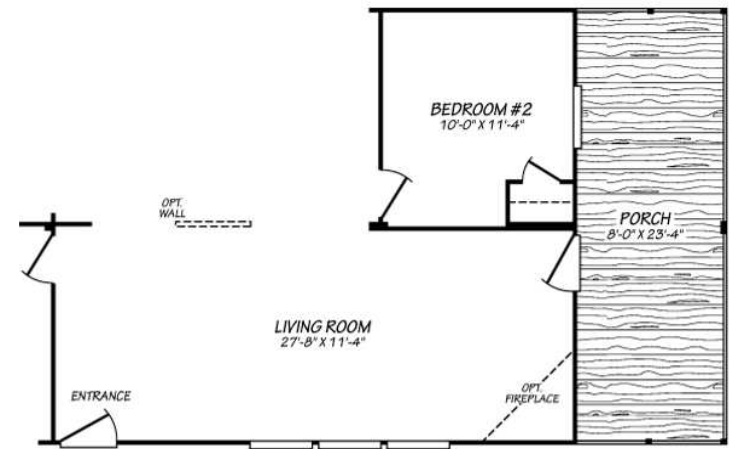

Summer Creek

New River Series

Factory Expo

"Factory Direct Pricing" HOME CENTERS

3 Bedroom, 2 Bath
Approx. 933 Sq. Ft.

Last Updated: 1-15-18

Factory Expo Home Centers
90 Weaver Street
Rocky Mount, Virginia 24151