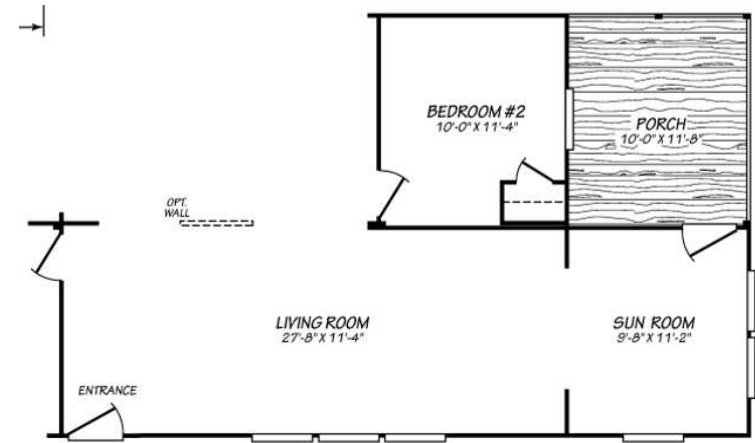

Summer Creek

New River Series

Factory Expo

"Factory Direct Pricing" HOME CENTERS

3 Bedroom, 2 Bath
Approx. 933 Sq. Ft.

Last Updated: 1-15-18

Factory Expo Home Centers
90 Weaver Street
Rocky Mount, Virginia 24151