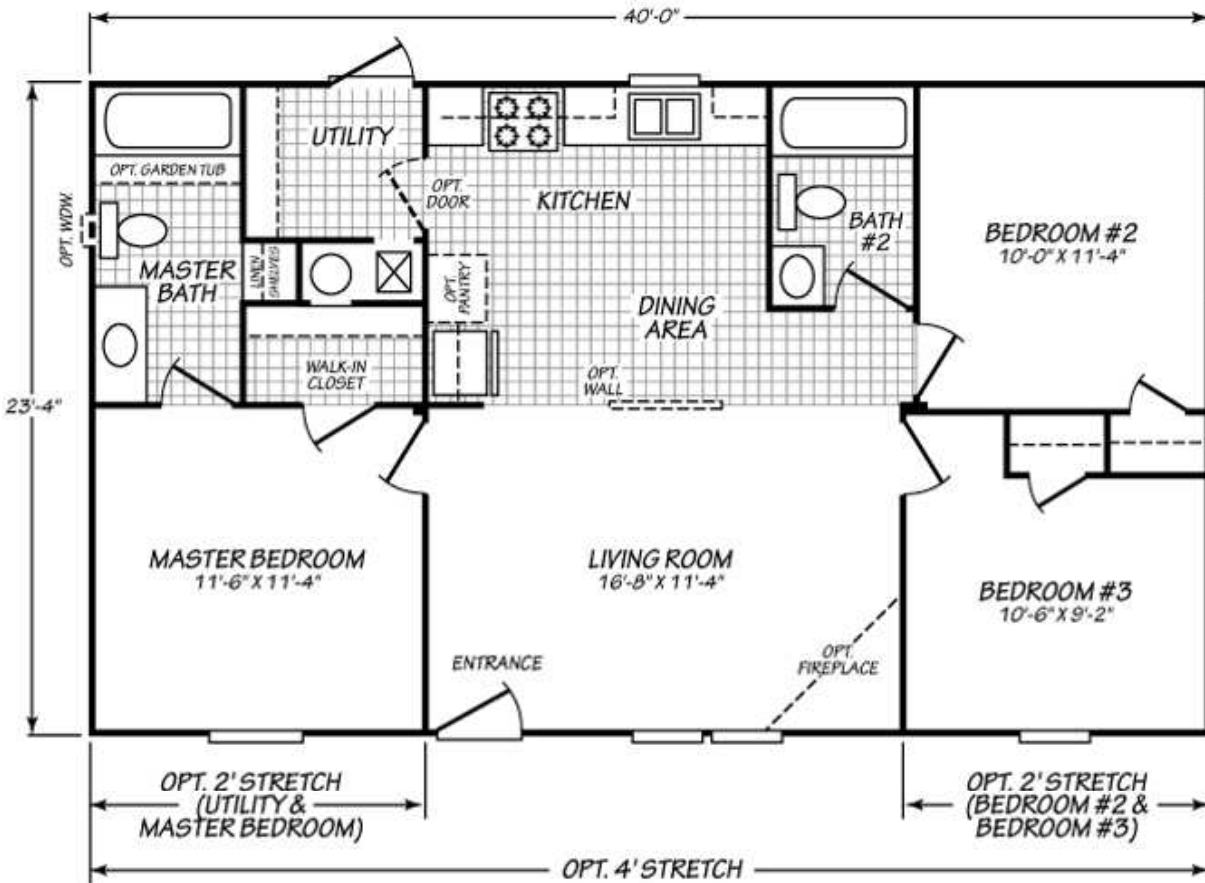

Summer Creek

New River Series

Factory Expo

"Factory Direct Pricing" HOME CENTERS

3 Bedroom, 2 Bath
Approx. 933 Sq. Ft.

Last Updated: 1-15-18

Factory Expo Home Centers
90 Weaver Street
Rocky Mount, Virginia 24151