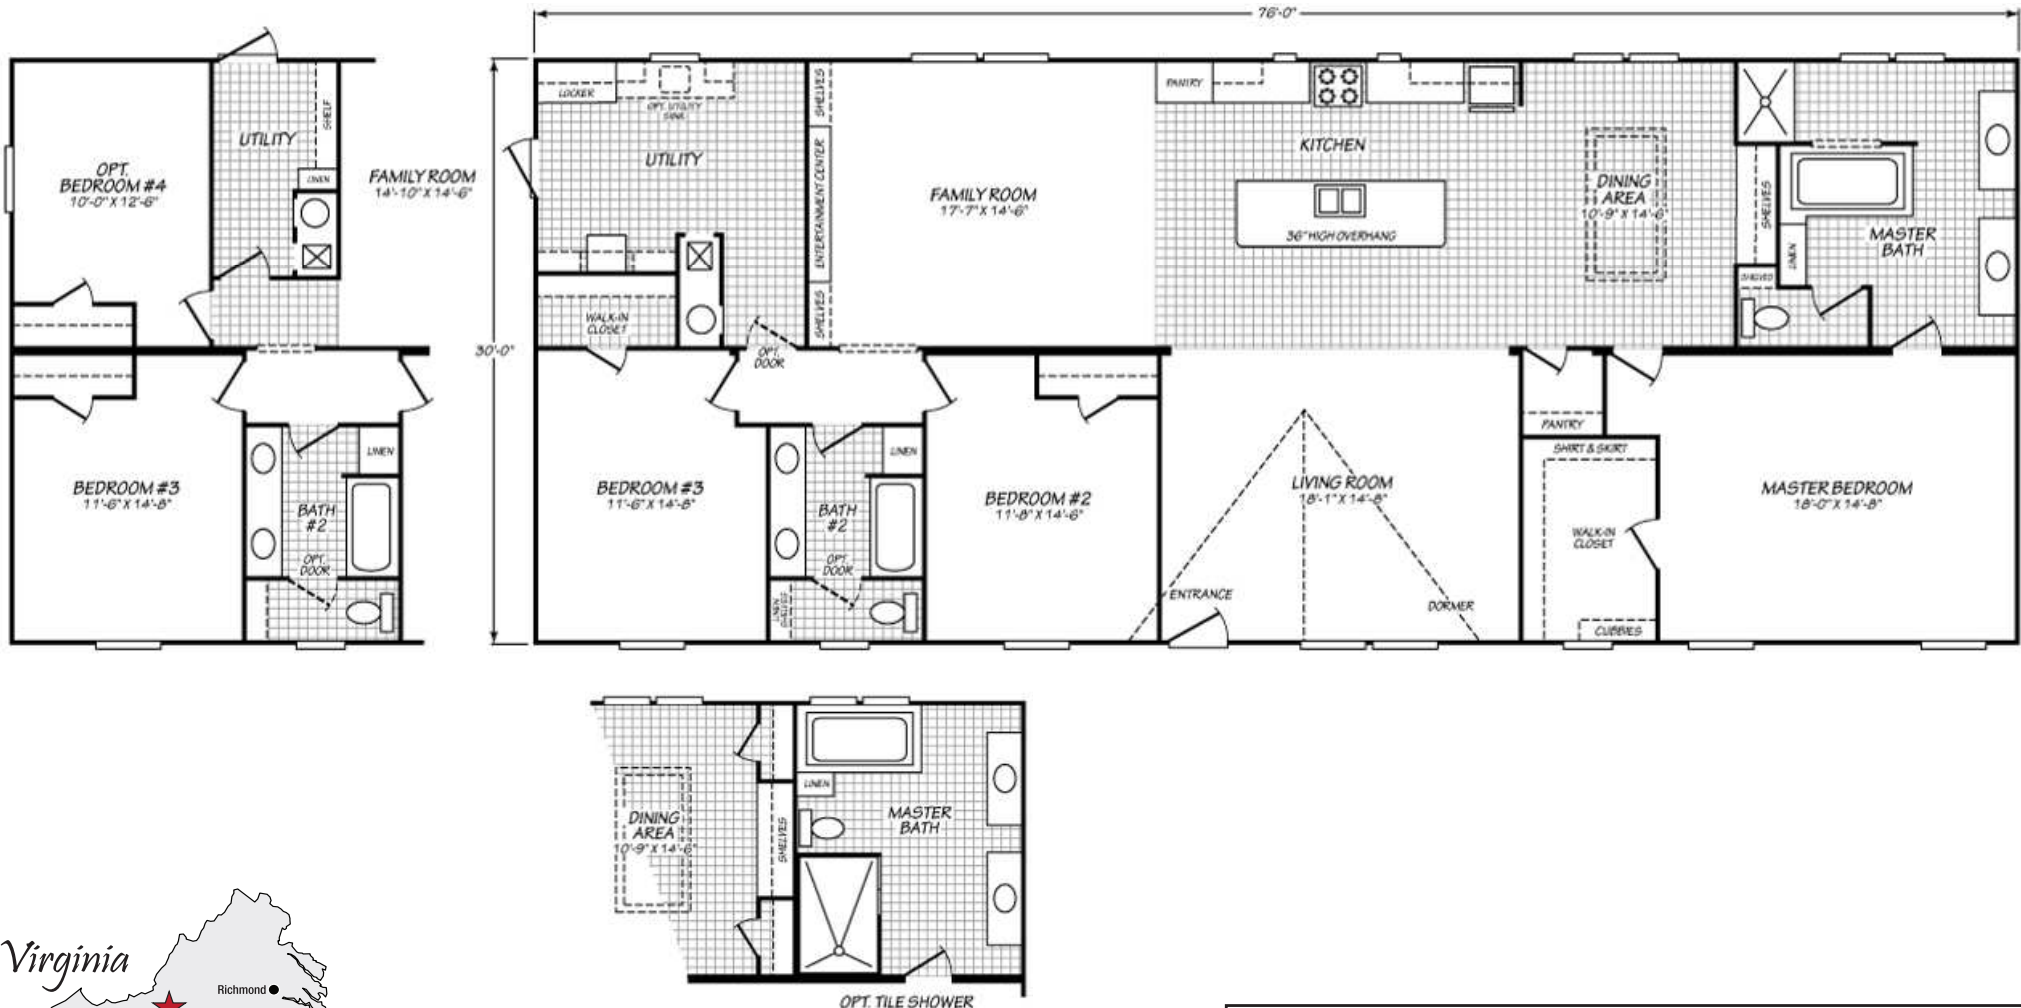

Rush Creek

Chesterfield Series 

Factory Expo

"Factory Direct Pricing" HOME CENTERS

3 Bedroom, 2 Bath
Approx. 2,280 Sq. Ft.

Last Updated: 1-15-18

Factory Expo Home Centers
90 Weaver Street
Rocky Mount, Virginia 24151