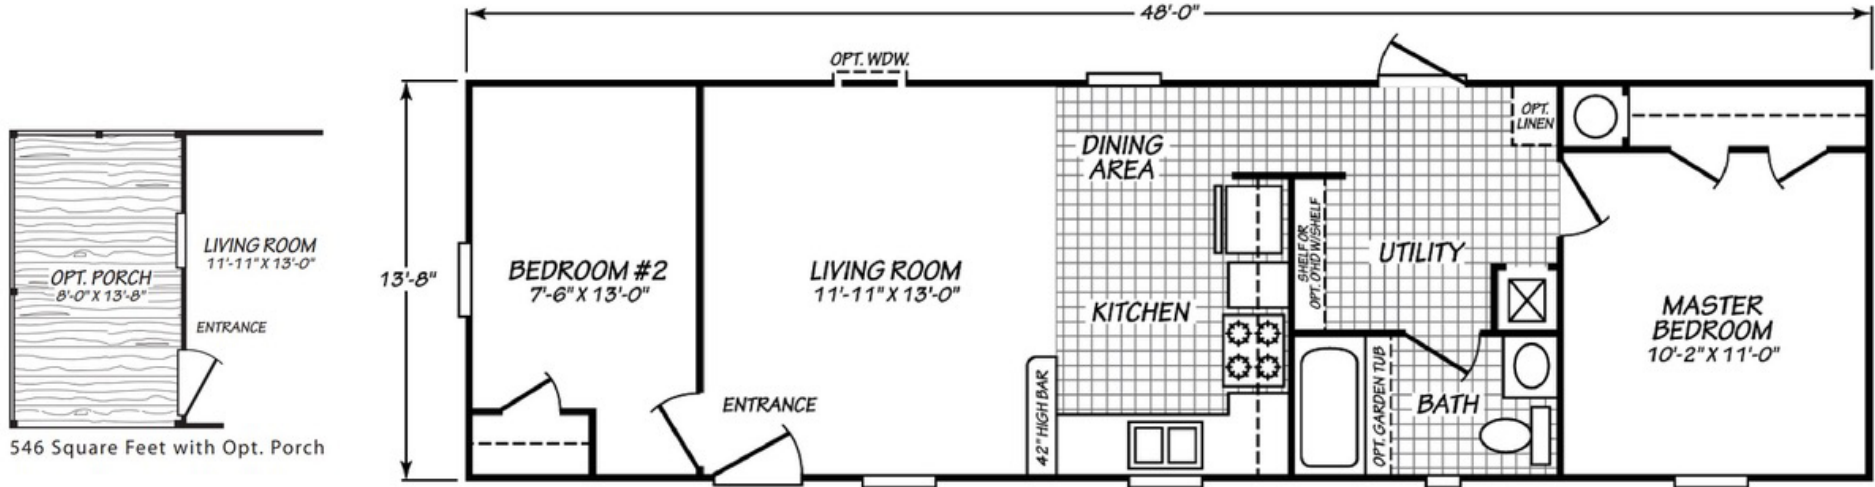

# Factory Expo

"Factory Direct Pricing" HOME CENTERS

2 Bedrooms, 1 Bath

Approx. 655 Sq. Ft.

Last Updated: 8-1-19

Factory Expo Home Centers  
90 Weaver Street  
Rocky Mount, Virginia 24151

For Detailed Directions See Map On Our Website