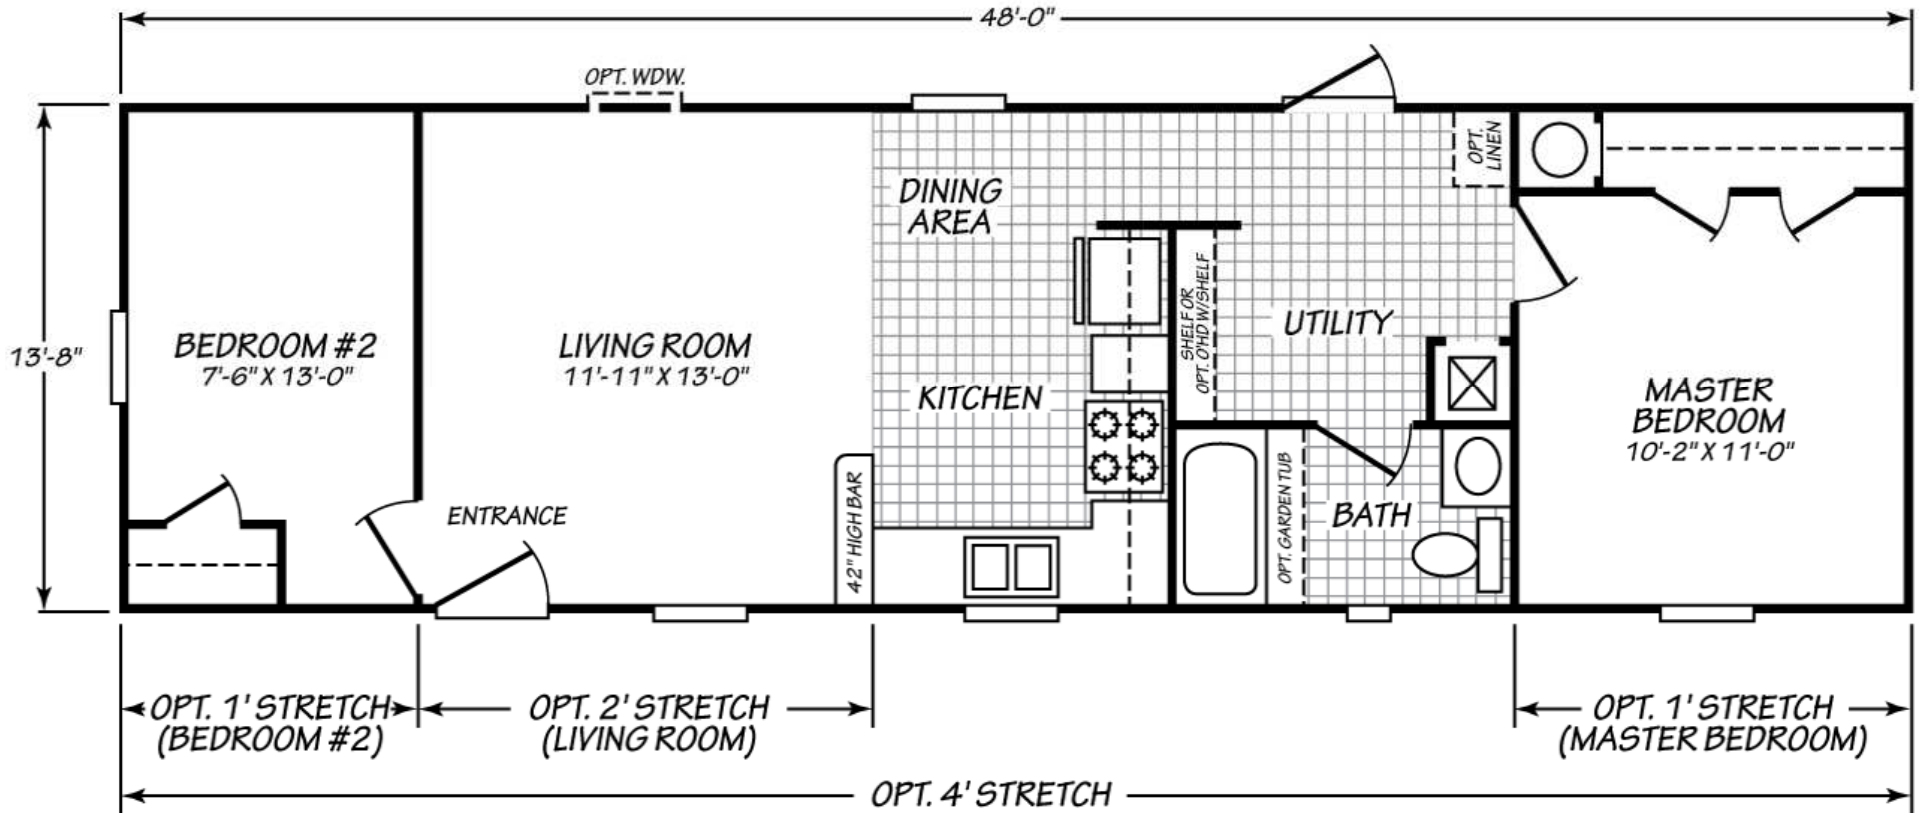

# Ruby Creek

Chesapeake Series 

**Factory Expo**  
 "Factory Direct Pricing" HOME CENTERS

**2 Bedroom, 1 Bath**  
**Approx. 655 Sq. Ft.**

Last Updated: 1-15-18

Factory Expo Home Centers  
 90 Weaver Street  
 Rocky Mount, Virginia 24151