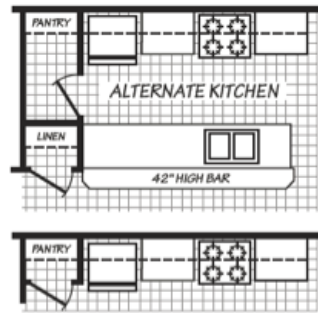

Nottoway

Blue Ridge Multi-Wide Series

Factory Expo

"Factory Direct Pricing" HOME CENTERS

3 Bedrooms, 2 Baths, Den
Approx. 1,399 Sq. Ft.

Last Updated: 11-25-19

**INCLUDES
FACTORY
INSTALLED
AC**

Factory Expo Home Centers
90 Weaver Street
Rocky Mount, Virginia 24151