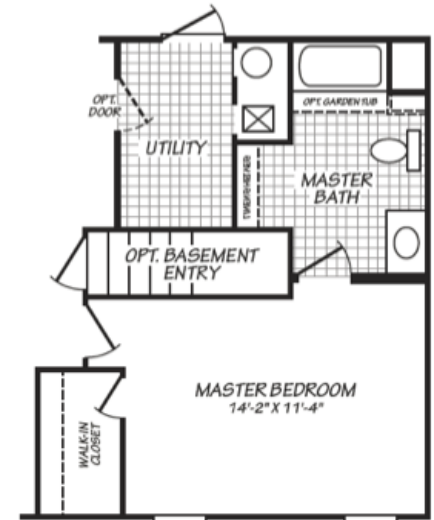

Nottoway

Blue Ridge Multi-Wide Series

Factory Expo

"Factory Direct Pricing" HOME CENTERS

3 Bedrooms, 2 Baths, Den
Approx. 1,399 Sq. Ft.

Last Updated: 11-25-19

**INCLUDES
FACTORY
INSTALLED
AC**

Factory Expo Home Centers
90 Weaver Street
Rocky Mount, Virginia 24151