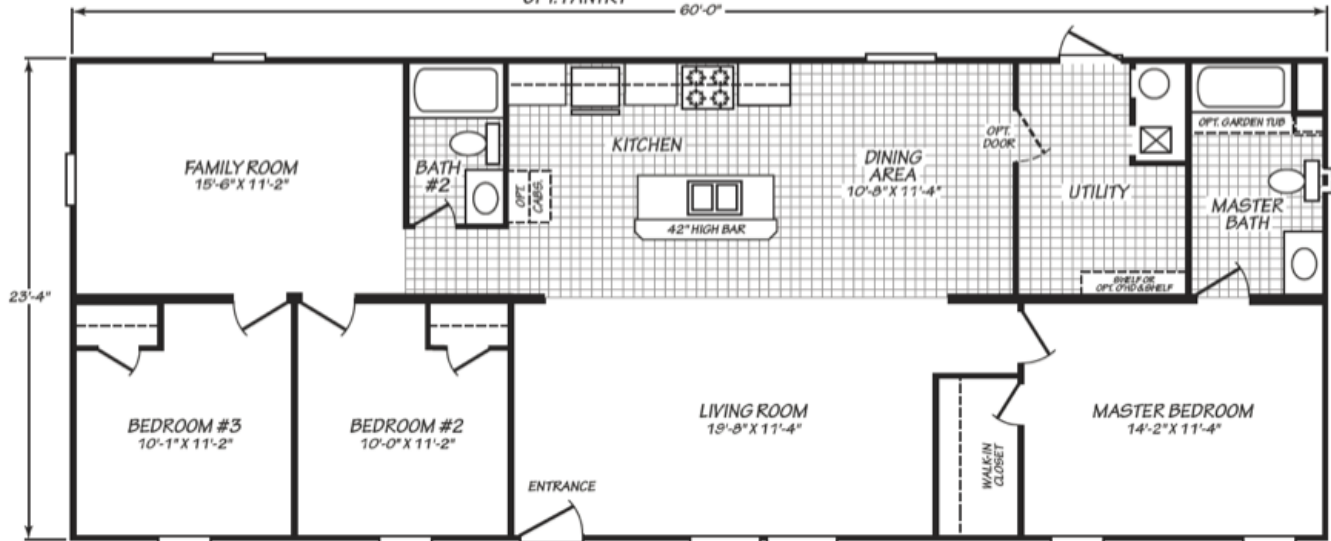

Nottoway

Blue Ridge Multi-Wide Series

Factory Expo

"Factory Direct Pricing" HOME CENTERS

3 Bedrooms, 2 Baths, Den
Approx. 1,399 Sq. Ft.

Last Updated: 11-25-19

**INCLUDES
FACTORY
INSTALLED
AC**

Factory Expo Home Centers
90 Weaver Street
Rocky Mount, Virginia 24151