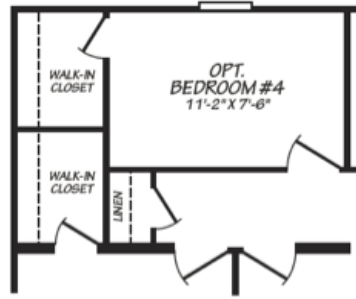

Nottoway

Blue Ridge Multi-Wide Series

Factory Expo

"Factory Direct Pricing" HOME CENTERS

3 Bedrooms, 2 Baths, Den
Approx. 1,399 Sq. Ft.

Last Updated: 11-25-19

**INCLUDES
FACTORY
INSTALLED
AC**

Factory Expo Home Centers
90 Weaver Street
Rocky Mount, Virginia 24151