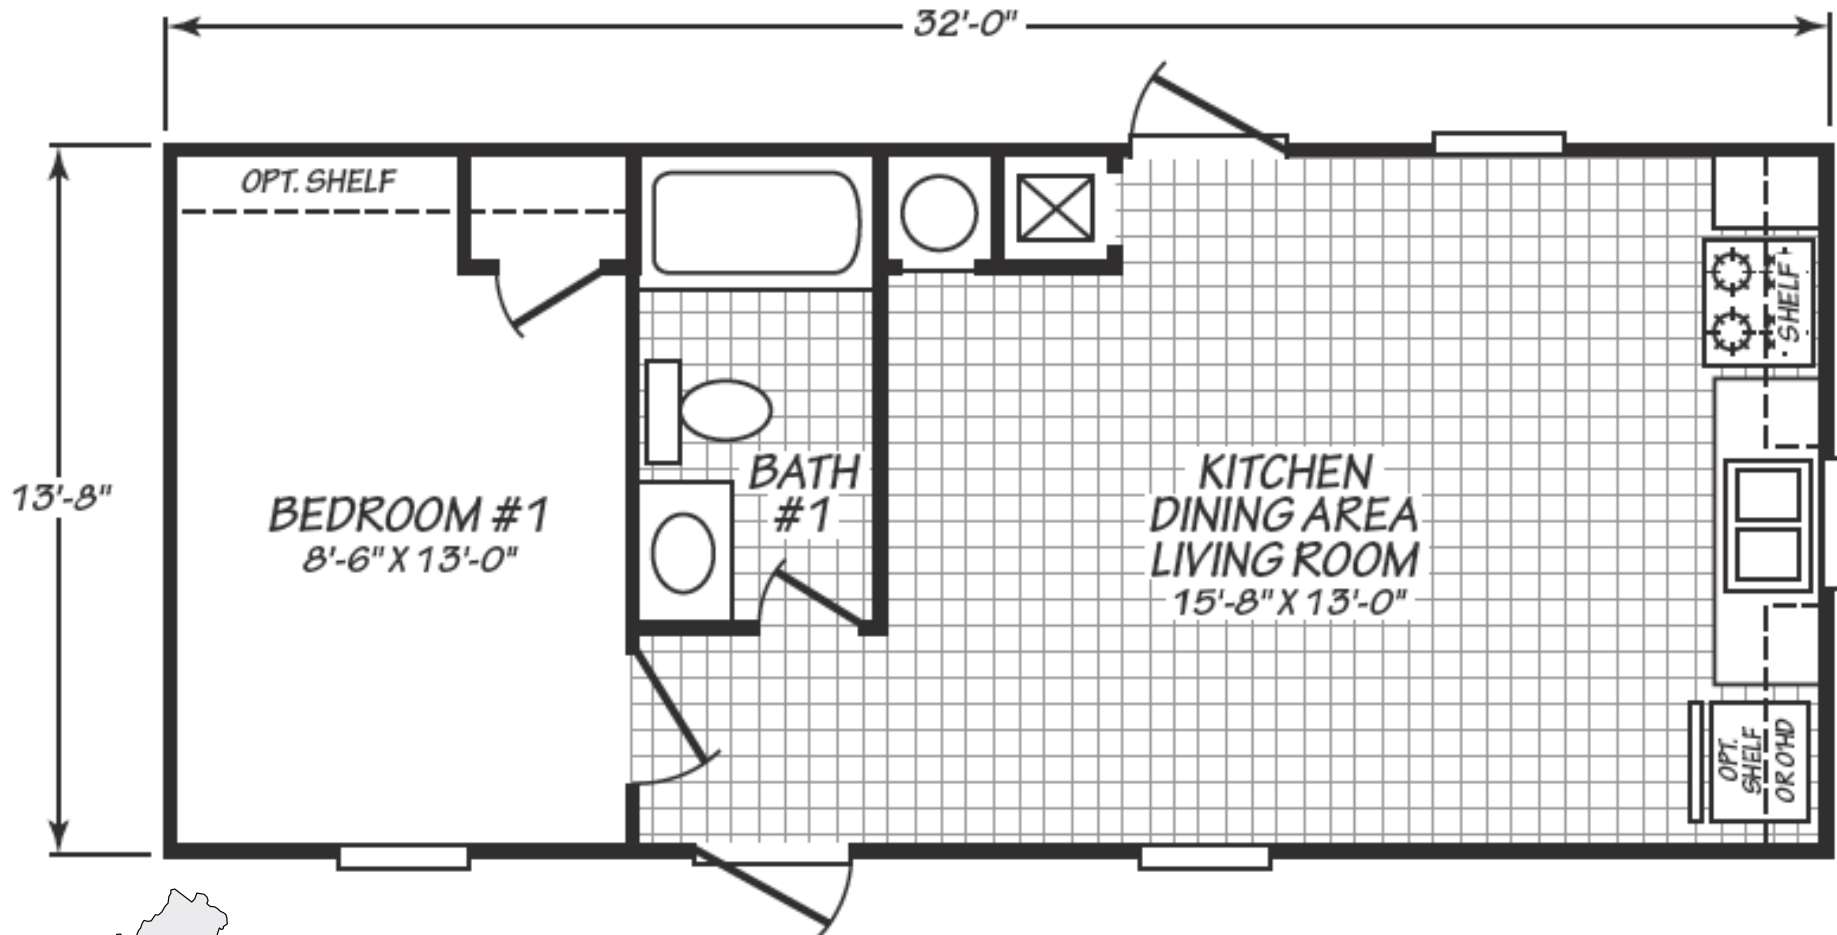

Micro

Expo Lite Series

1 Bedroom, 1 Bath
Approx. 437 Sq. Ft.

Last Updated: 10-25-18

*Special Value Home, Limit 1 per Customer

Factory Expo Home Centers
90 Weaver Street
Rocky Mount, Virginia 24151

For Detailed Directions See Map On Our Website