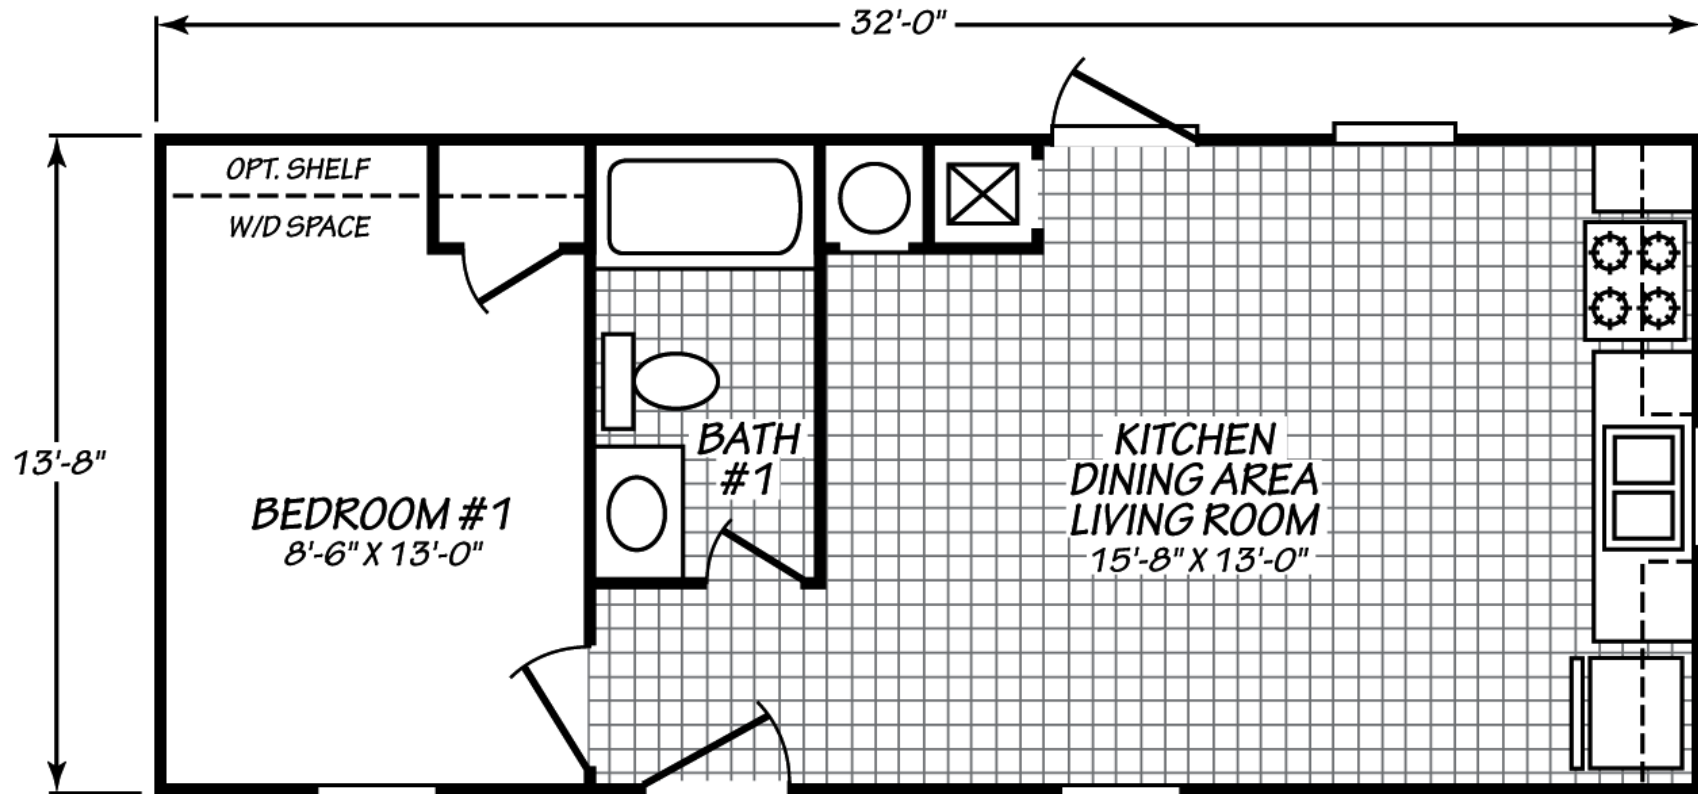

Micro

Expo Lite Series

1 Bedroom, 1 Bath
Approx. 437 Sq. Ft.

Last Updated: 9-9-20

*Special Value Home, Limit 1 per Customer

Factory Expo Home Centers
90 Weaver Street
Rocky Mount, Virginia 24151

For Detailed Directions See Map On Our Website