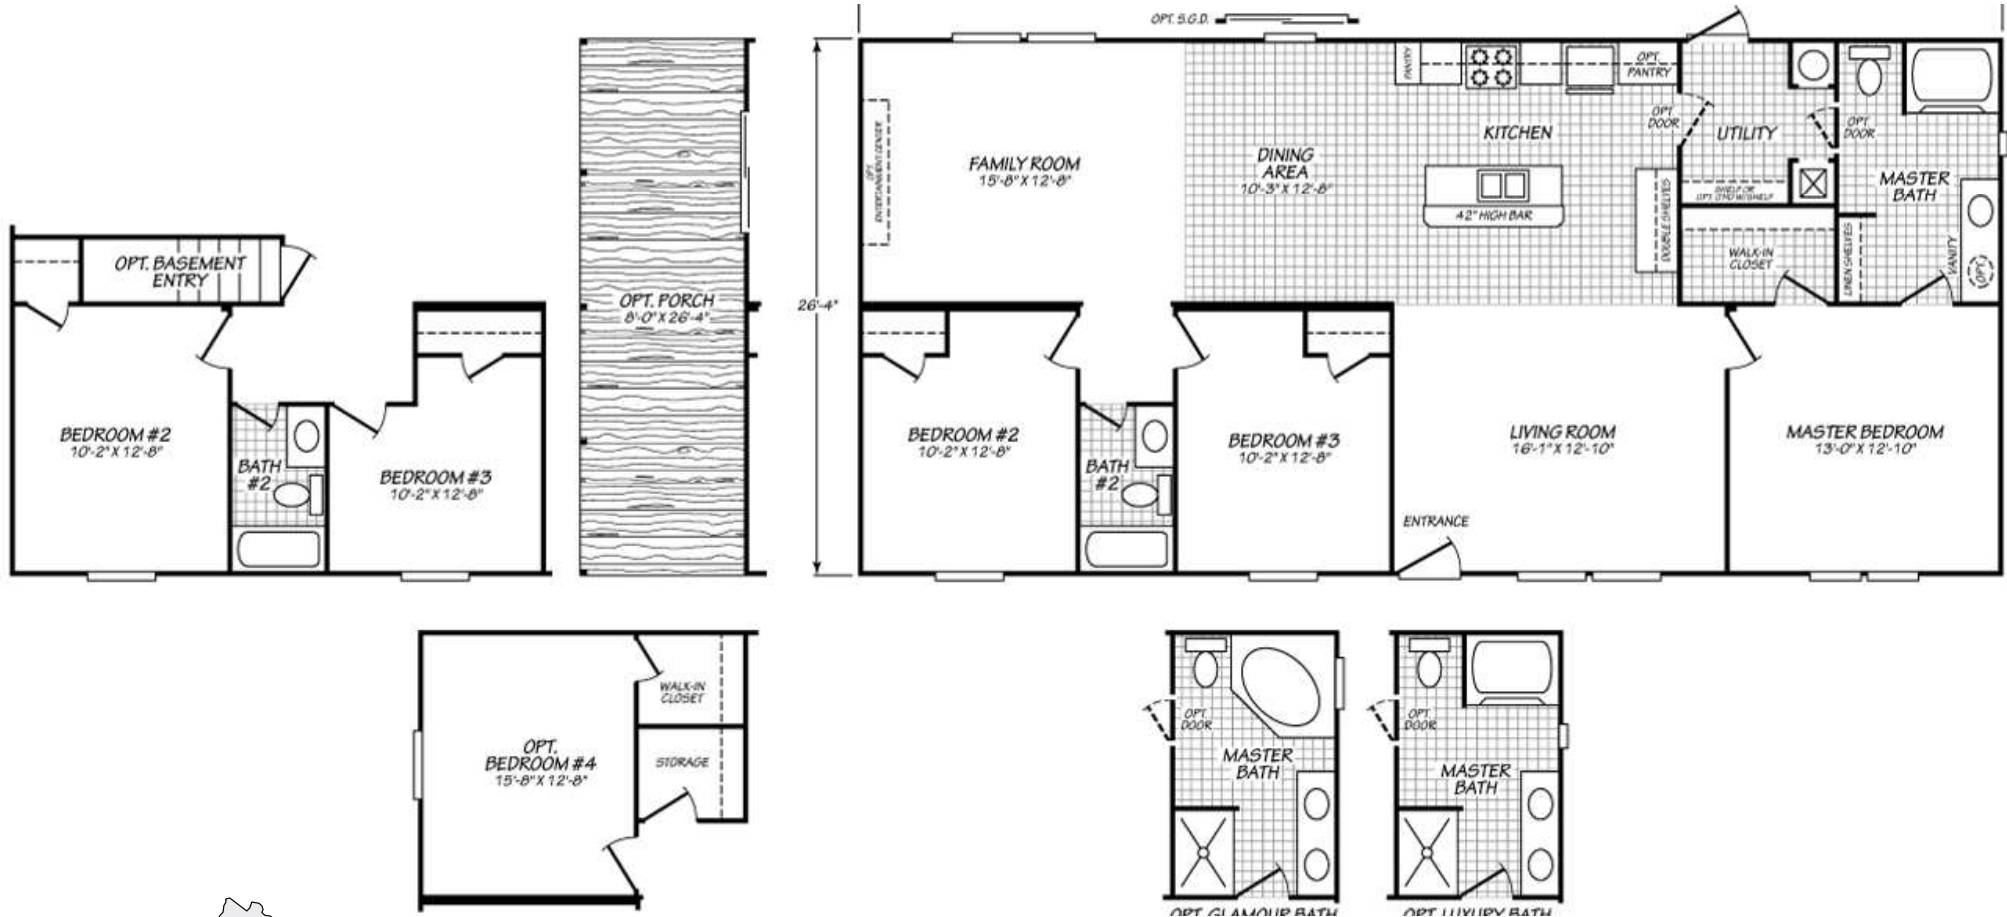

James City

New River Series

Factory Expo

"Factory Direct Pricing" HOME CENTERS

3 Bedroom, 2 Bath
Approx. 1,474 Sq. Ft.

Last Updated: 1-15-18

Factory Expo Home Centers
90 Weaver Street
Rocky Mount, Virginia 24151