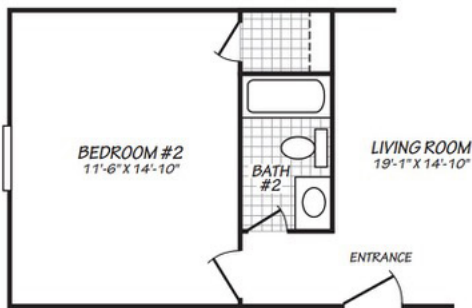

Graham

Blue Ridge Single Series

Factory Expo

"Factory Direct Pricing" HOME CENTERS

3 Bedrooms, 2 Baths
Approx. 1,178 Sq. Ft.

Last Updated: 8-1-19

ALTERNATE TWO BEDROOM

ALTERNATE BATH #1