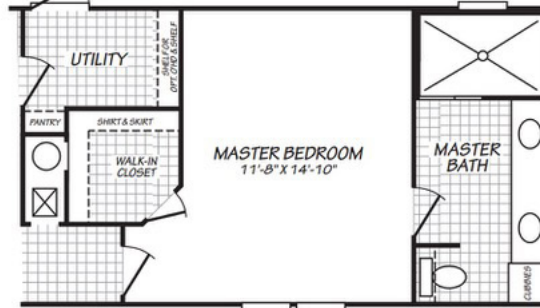

Graham

Blue Ridge Single Series

Factory Expo

"Factory Direct Pricing" HOME CENTERS

3 Bedrooms, 2 Baths
Approx. 1,178 Sq. Ft.

Last Updated: 8-1-19

ALTERNATE TWO BEDROOM

ALTERNATE BATH #1

OPT. TILE SHOWER

Factory Expo Home Centers
90 Weaver Street
Rocky Mount, Virginia 24151

For Detailed Directions See Map On Our Website

I authorize Factory Expo Home Centers to build my house, per this plan.