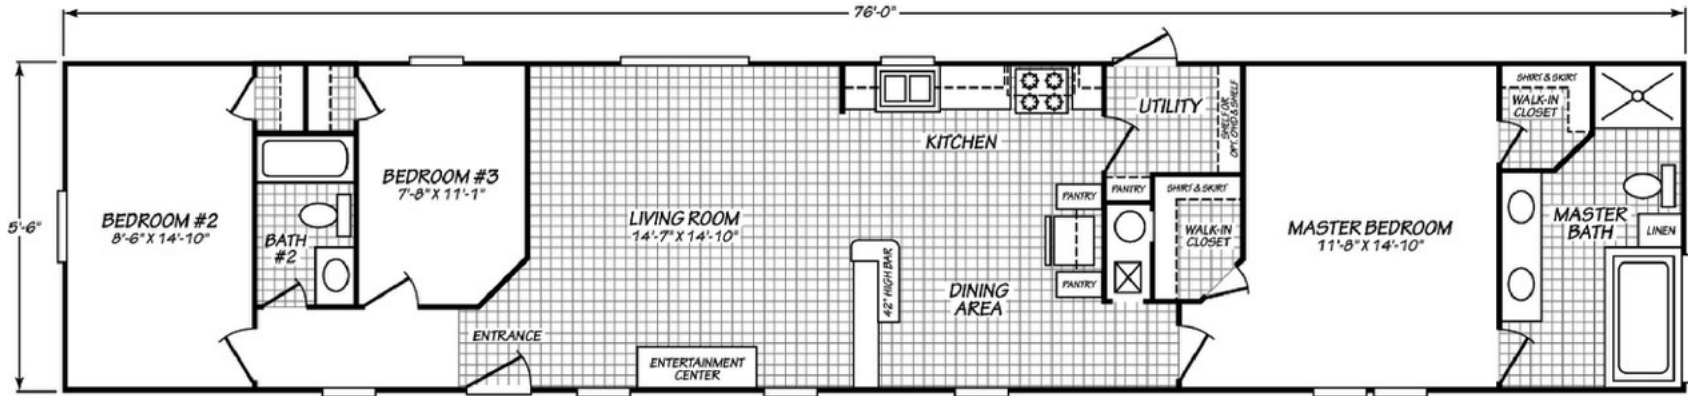

Graham

Blue Ridge Single Series

Factory Expo

"Factory Direct Pricing" HOME CENTERS

3 Bedrooms, 2 Baths
Approx. 1,178 Sq. Ft.

Last Updated: 8-1-19

ALTERNATE TWO BEDROOM

ALTERNATE BATH #1

OPT. TILE SHOWER

Factory Expo Home Centers
90 Weaver Street
Rocky Mount, Virginia 24151

For Detailed Directions See Map On Our Website

I authorize Factory Expo Home Centers to build my house, per this plan.