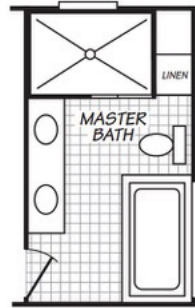

Graham

Blue Ridge Single Series

Factory Expo

"Factory Direct Pricing" HOME CENTERS

3 Bedrooms, 2 Baths
Approx. 1,178 Sq. Ft.

Last Updated: 8-1-19

ALTERNATE TWO BEDROOM

ALTERNATE BATH #1