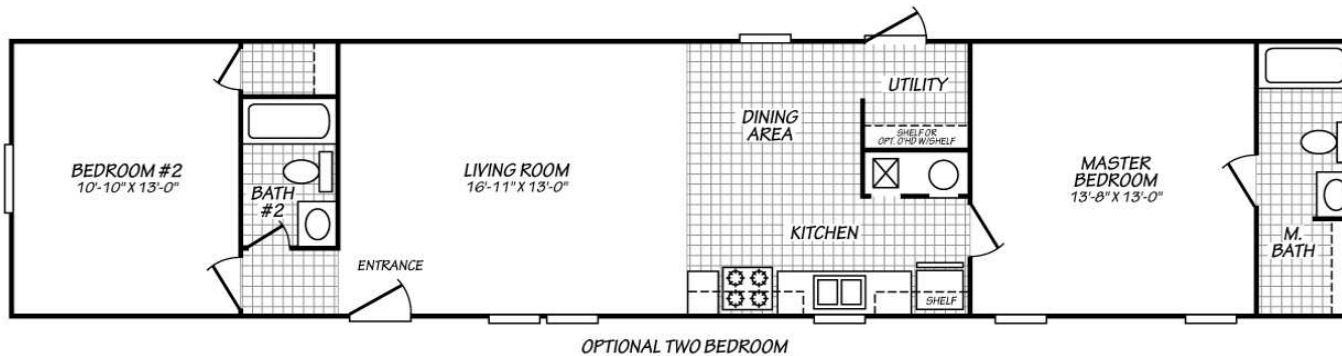

# Factory Expo

"Factory Direct Pricing" HOME CENTERS

3 Bedroom, 2 Bath  
Approx. 902 Sq. Ft.

Last Updated: 1-15-18

Factory Expo Home Centers  
90 Weaver Street  
Rocky Mount, Virginia 24151

For Detailed Directions See Map On Our Website