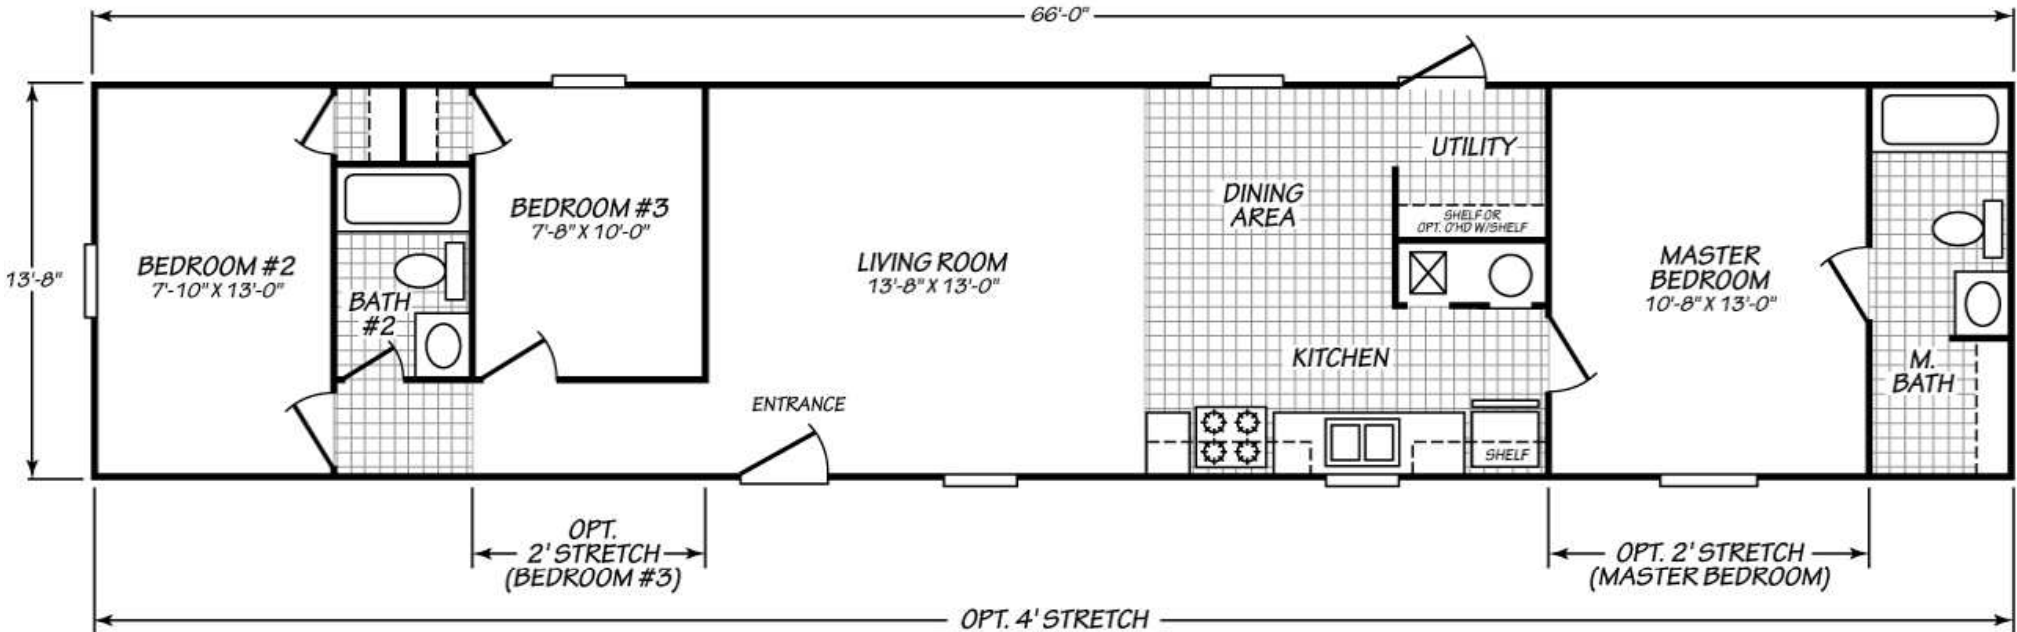

# Factory Expo

"Factory Direct Pricing" HOME CENTERS

3 Bedroom, 2 Bath  
Approx. 902 Sq. Ft.

Last Updated: 1-15-18

Factory Expo Home Centers  
90 Weaver Street  
Rocky Mount, Virginia 24151

For Detailed Directions See Map On Our Website