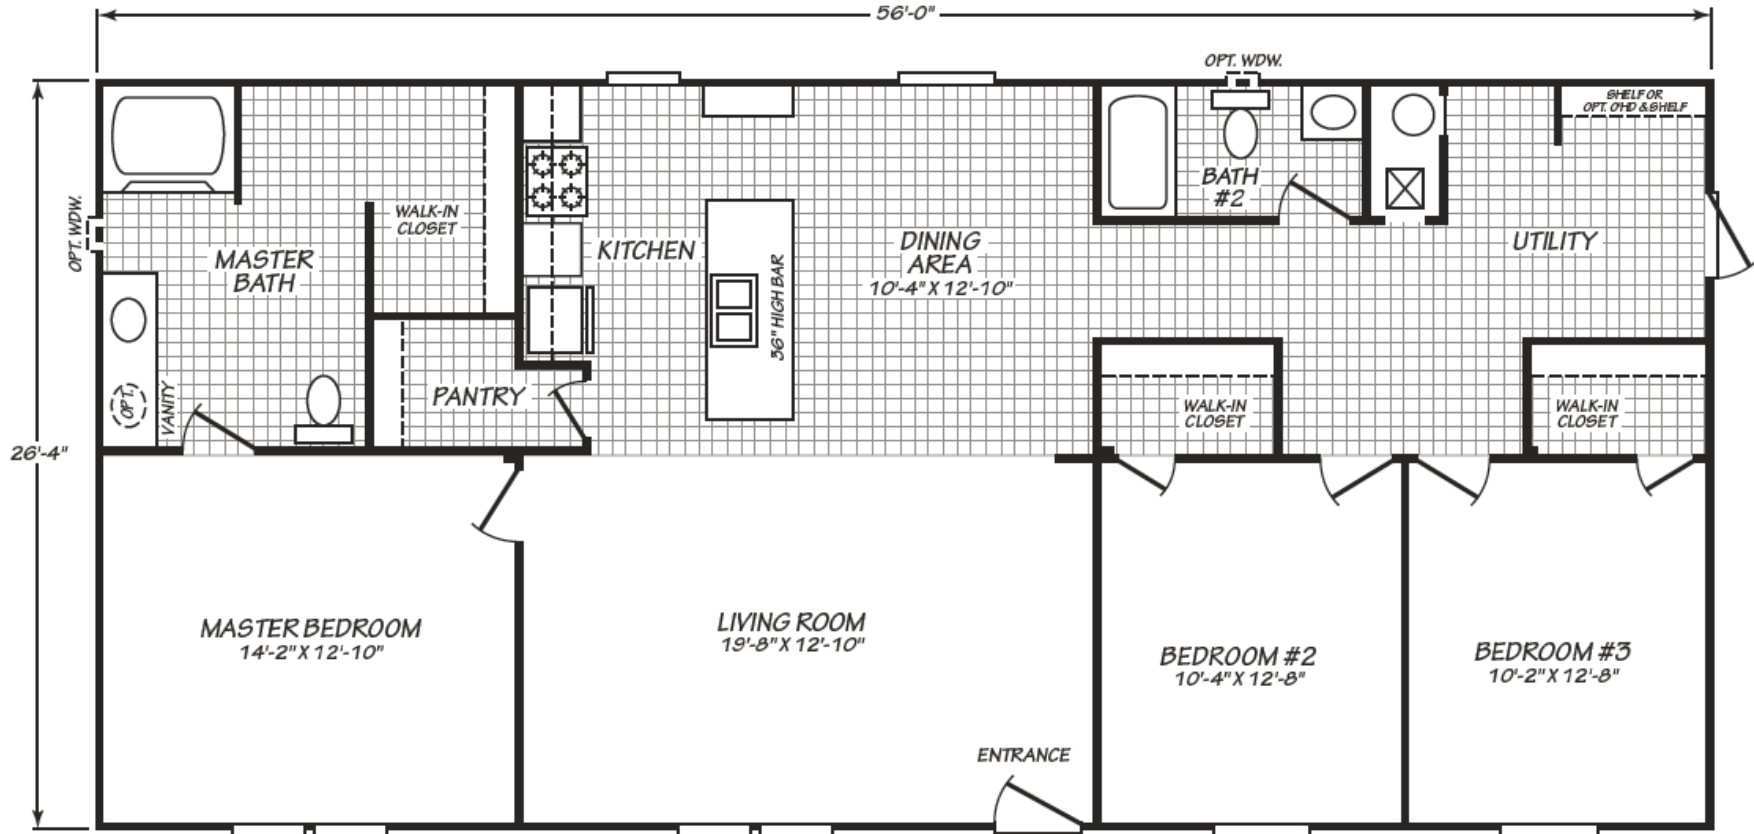

Hazel Creek

Blue Ridge Multi-Wide Series

Factory Expo

"Factory Direct Pricing" HOME CENTERS

3 Bedrooms, 2 Baths
Approx. 1,474 Sq. Ft.

Last Updated: 8-1-19

Factory Expo Home Centers
90 Weaver Street
Rocky Mount, Virginia 24151