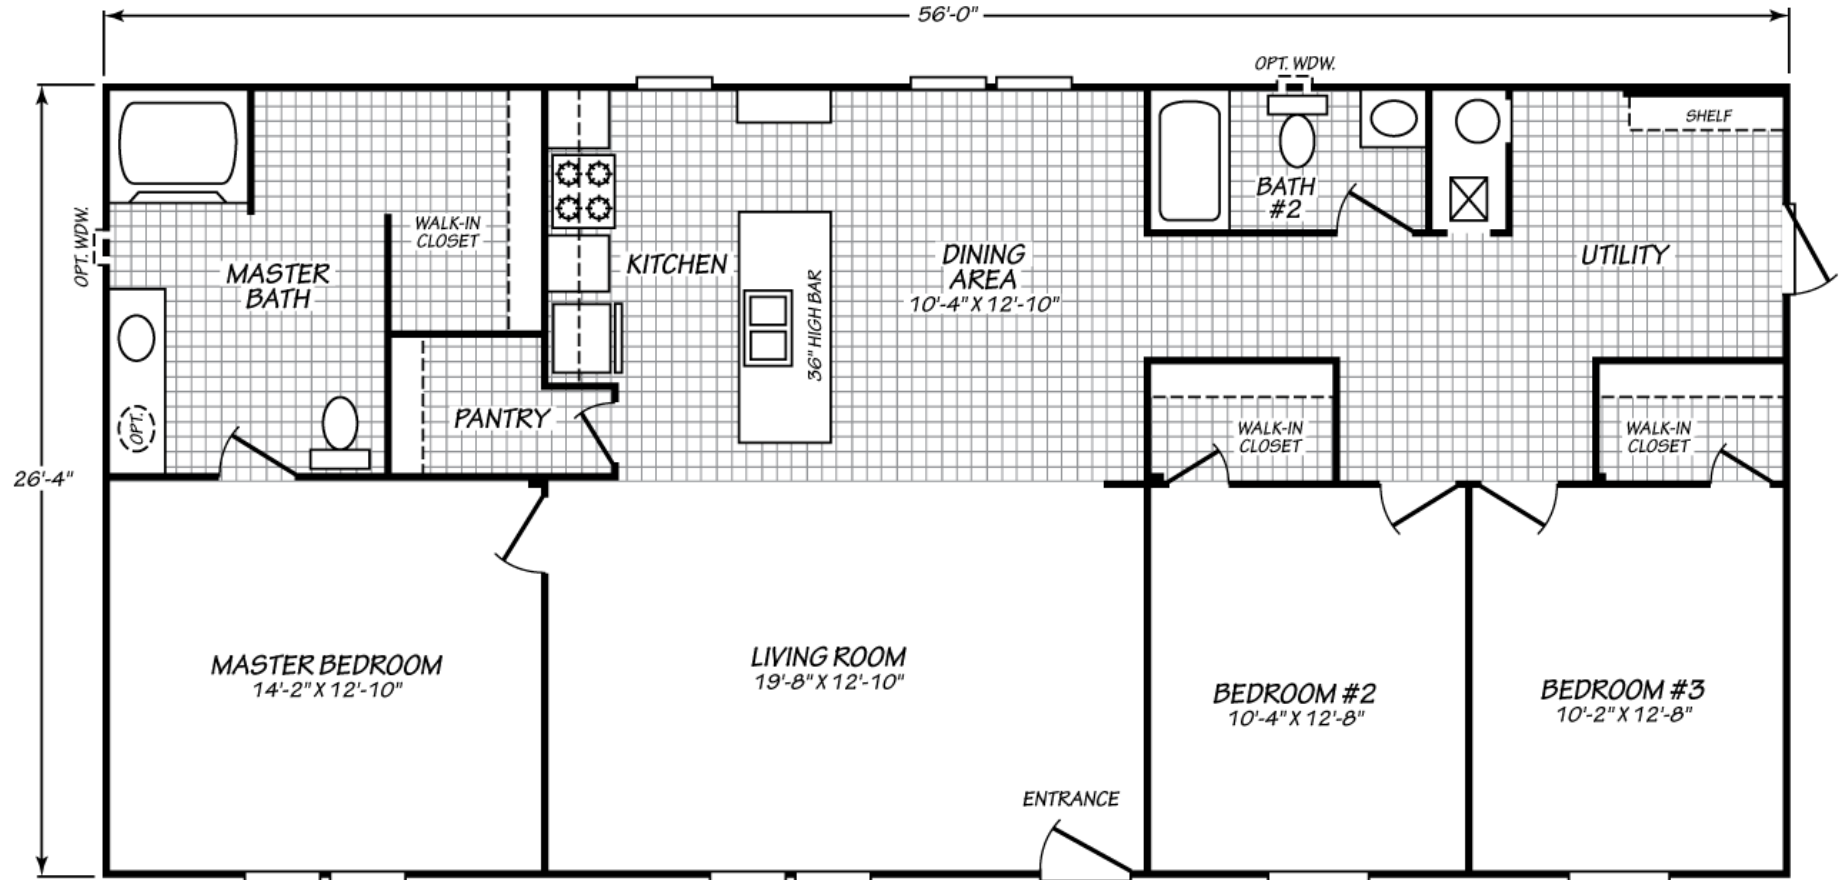

Hazel Creek

Homestead Series 

3 Bedroom, 2 Bath
Approx. 1,474 Sq. Ft.

Last Updated: 12-14-17

Factory Expo Home Centers
90 Weaver Street
Rocky Mount, Virginia 24151

For Detailed Directions See Map On Our Website