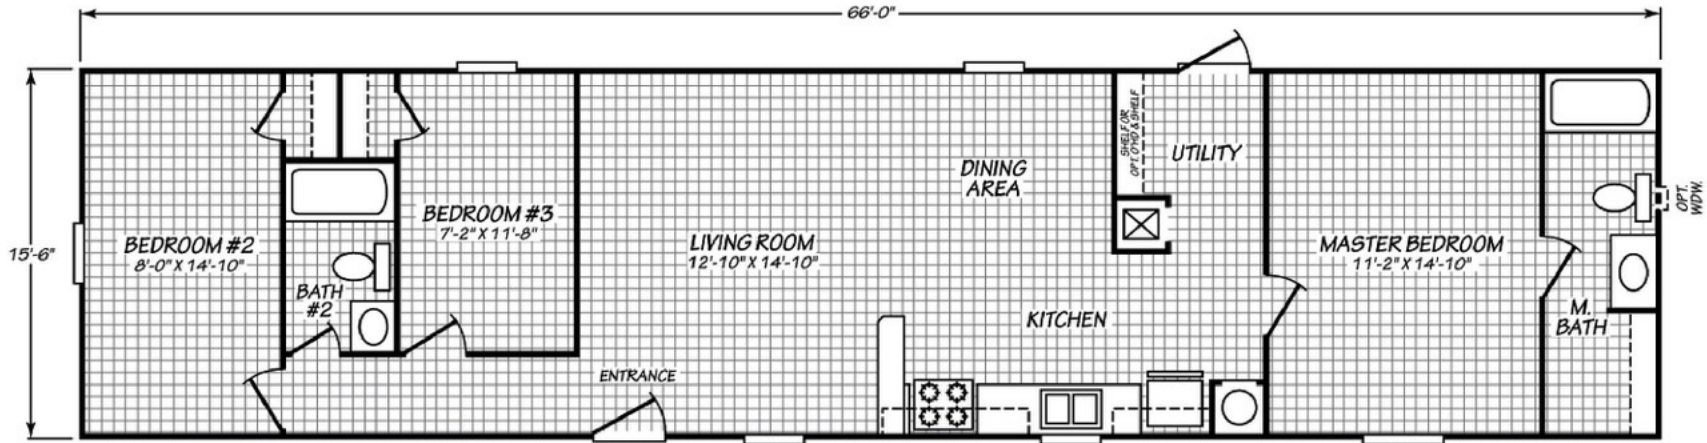

Rivanna

Blue Ridge Single Series

Factory Expo

"Factory Direct Pricing" HOME CENTERS

3 Bedrooms, 2 Baths
Approx. 1,023 Sq. Ft.

Last Updated: 8-1-19

OPTIONAL TWO BEDROOM

Factory Expo Home Centers
90 Weaver Street
Rocky Mount, Virginia 24151