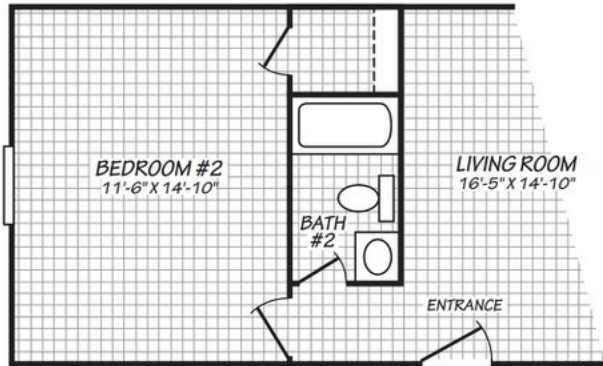

Rivanna

Blue Ridge Single Series

Factory Expo

"Factory Direct Pricing" HOME CENTERS

3 Bedrooms, 2 Baths
Approx. 1,023 Sq. Ft.

Last Updated: 8-1-19

OPTIONAL TWO BEDROOM

Factory Expo Home Centers
90 Weaver Street
Rocky Mount, Virginia 24151