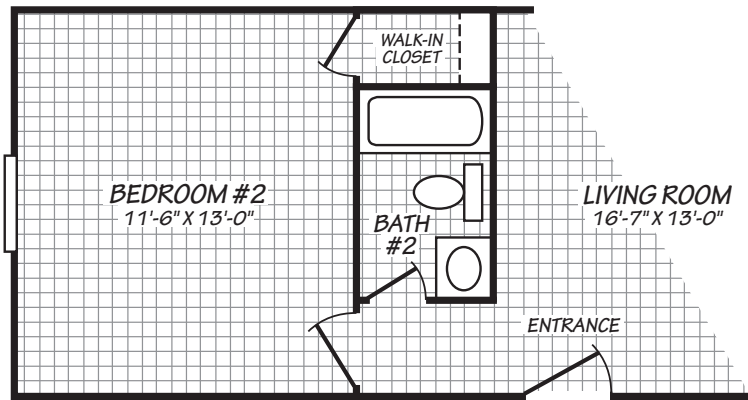

Fox Creek

Blue Ridge Series

Factory Expo

"Factory Direct Pricing" HOME CENTERS

3 Bedroom, 2 Bath
Approx. 902 Sq. Ft.

Last Updated: 9-18-17

OPTIONAL TWO BEDROOM

Factory Expo Home Centers
90 Weaver Street
Rocky Mount, Virginia 24151