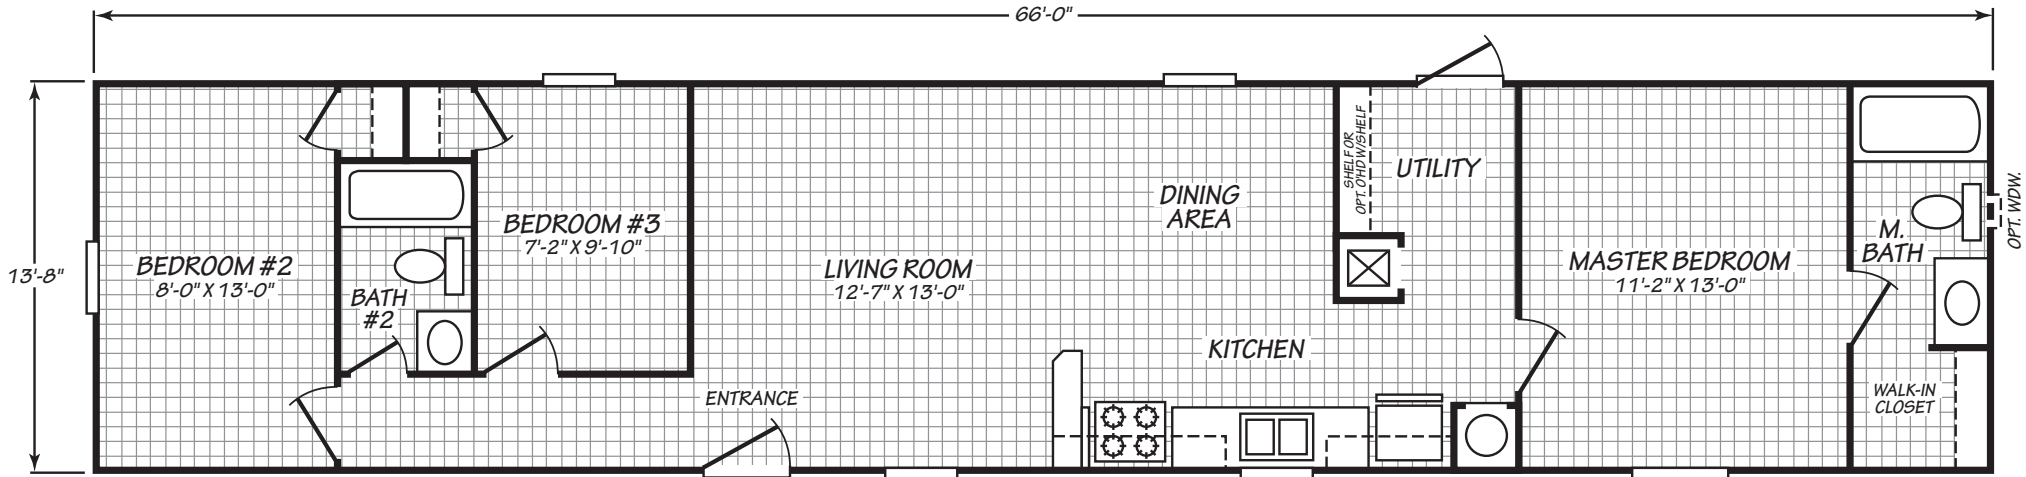

Fox Creek

Blue Ridge Series

Factory Expo

"Factory Direct Pricing" HOME CENTERS

3 Bedroom, 2 Bath
Approx. 902 Sq. Ft.

Last Updated: 9-18-17

OPTIONAL TWO BEDROOM

Factory Expo Home Centers
90 Weaver Street
Rocky Mount, Virginia 24151