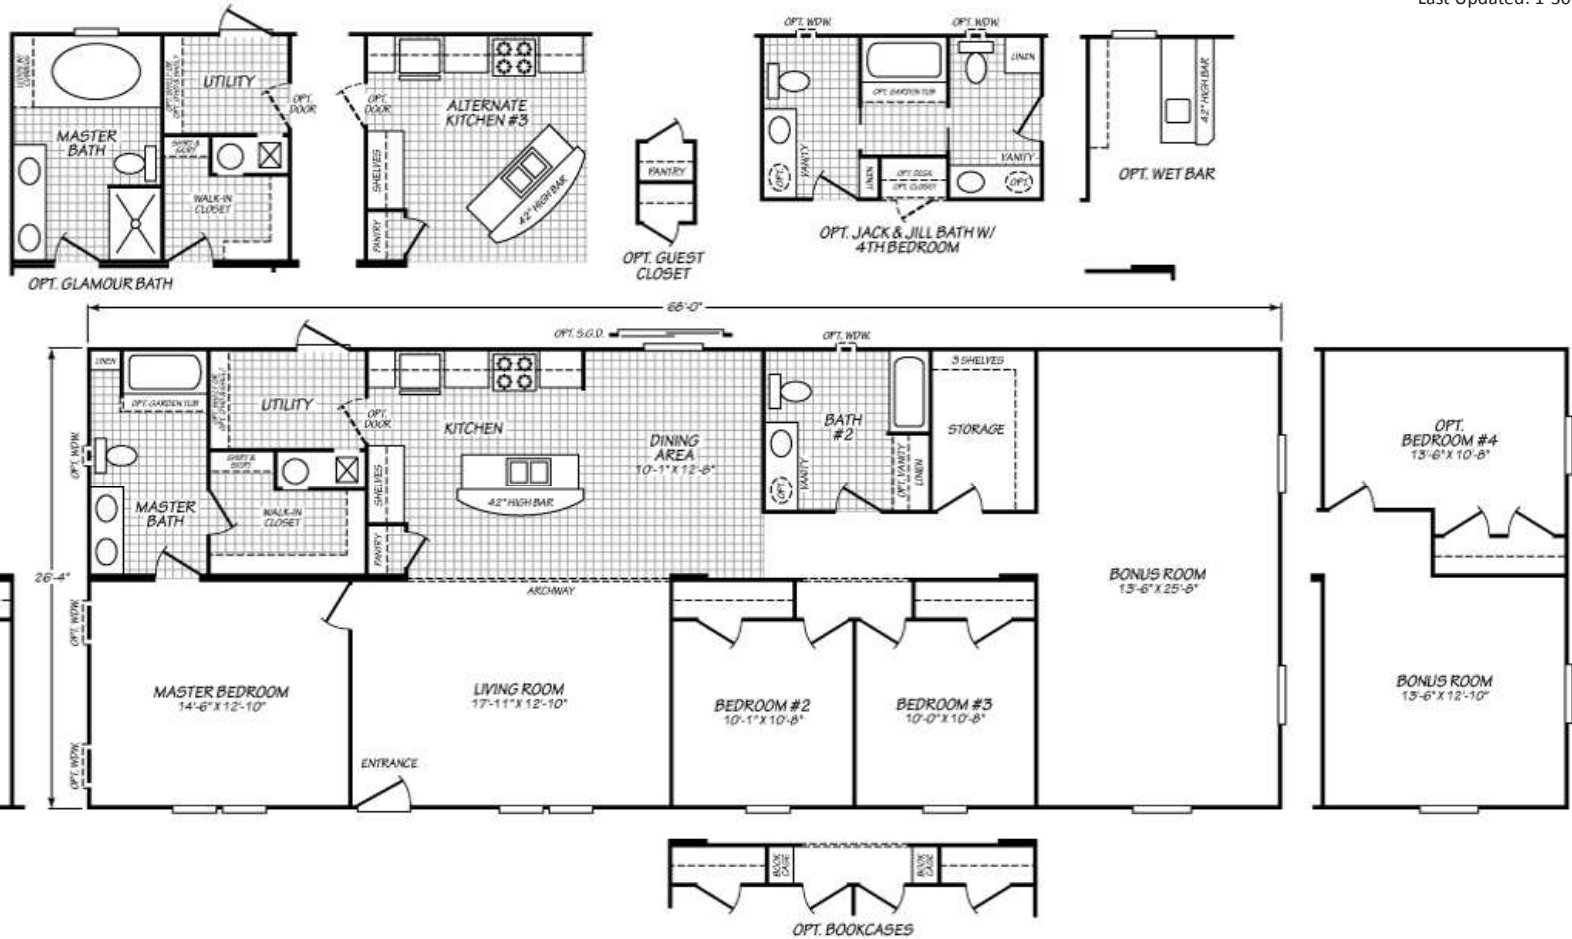

Fontaine

Bluestone Series

Factory Expo

"Factory Direct Pricing" HOME CENTERS

3 Bedroom, 2 Bath
Approx. 1,790 Sq. Ft.

Last Updated: 1-30-18

Factory Expo Home Centers
90 Weaver Street
Rocky Mount, Virginia 24151