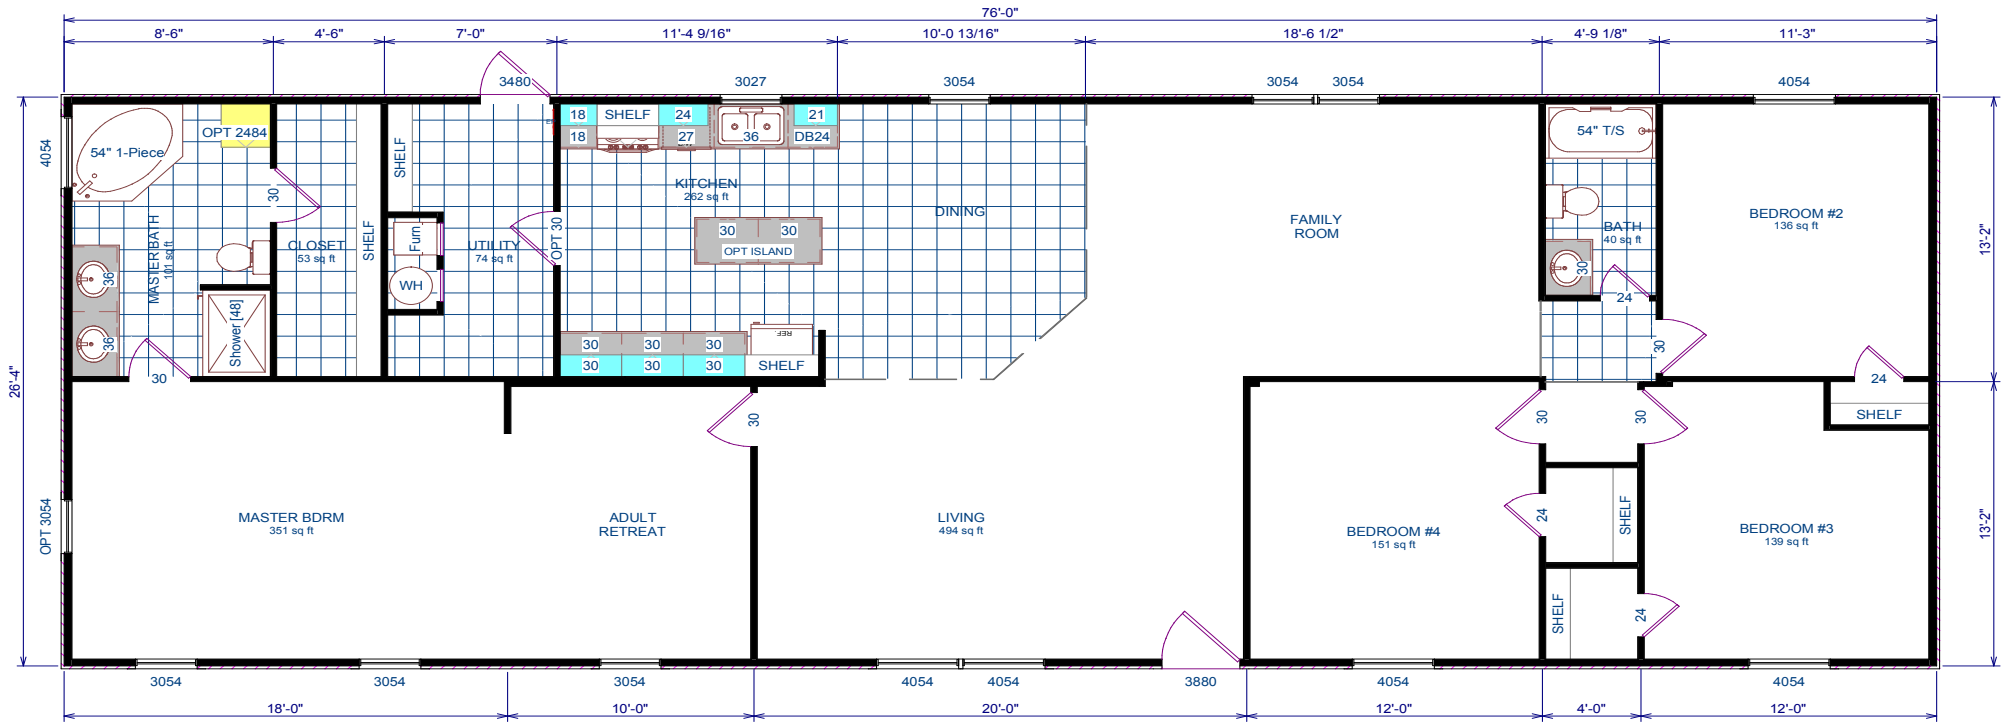

Lexington

Expo Limited Series

Factory Expo

"Factory Direct Value" HOME CENTERS

4 Bedroom, 2 Bath
Approx. 2,001 Sq. Ft.

Last Updated: 11-22-13

Factory Expo Home Centers
90 Weaver Street
Rocky Mount, Virginia 24151