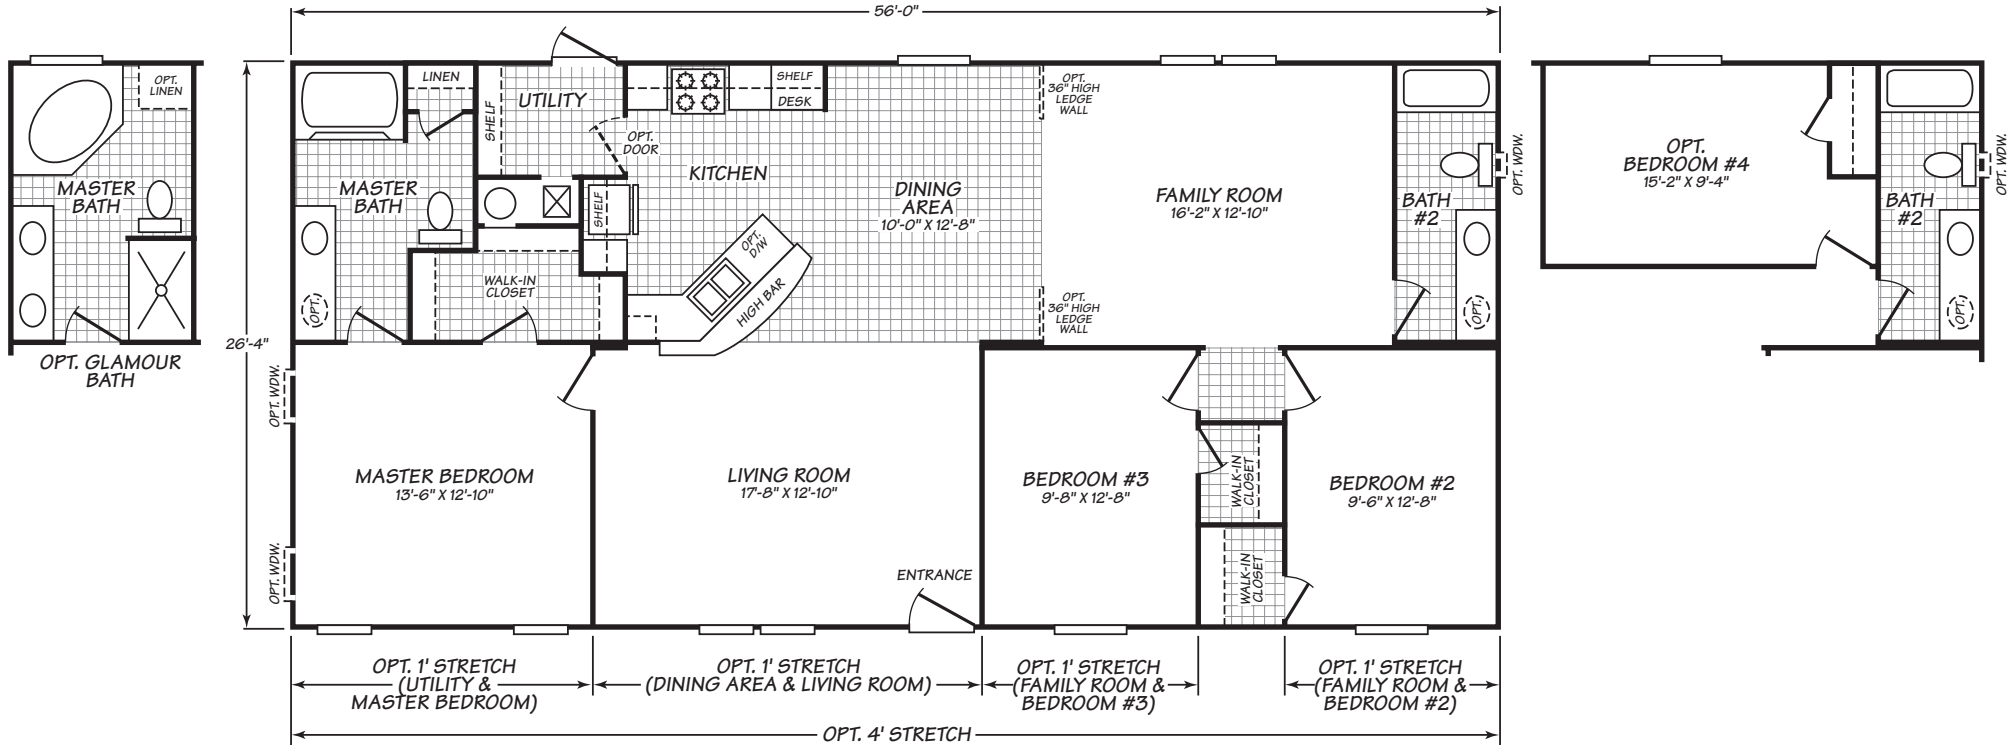

# Factory Expo

"Factory Direct Value" HOME CENTERS

**3 Bedroom, 2 Bath**  
**Approx. 1,474 Sq. Ft.**

Last Updated: 6-18-12

Factory Expo Home Centers  
90 Weaver Street  
Rocky Mount, Virginia 24151

For Detailed Directions See Map On Our Website